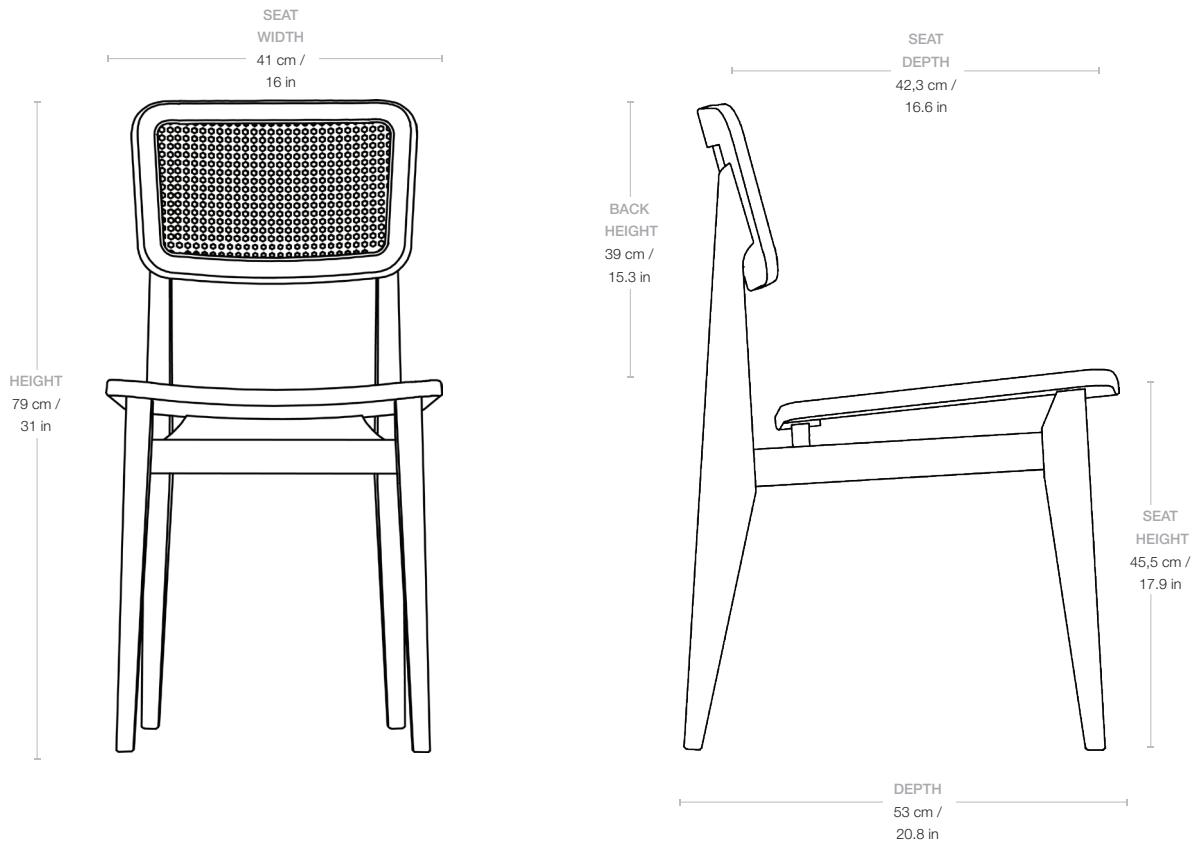

C- Chair - Dining Chair - All French Cane

Designed by Marcel Gascoïn - 1947

ITEM NUMBER

10497

DESCRIPTION

One of Marcel Gascoïn's most well-known pieces, the C-Chair Dining Chair, was designed in 1947. The chair represents not only the aesthetic and practical power of Gascoïn's designs, but also the social conscience he strongly demonstrated through the post-war years in France. The C-Chair was originally created out of necessity to fit in to the new sizes of homes built at the end of World War II, where Gascoïn made up for the lack of space by creating simple, functional furniture. Cleverly designed with great attention to detail, the C-Chair possesses an elegant shape, yet sturdy construction rooted in a simple, minimal, and strong design language. Characterised by voluminous and vigorous legs juxtaposed by an inviting seat in materials like French cane, paper cord, veneer or fabric, the quality of the C-Chair reveals itself through modern lines, sobriety, and high-quality wooden workmanship.

Materials & Finishes

BASE FINISH

American walnut (oiled), oak (oiled), black stained oak (laquered), smoked oak (laquered)

MATERIALS

American walnut, oak, French cane

Dimensions

WIDTH	41 cm / 16 in
DEPTH	53 cm / 20.8 in
HEIGHT	79 cm / 31 in
SEAT WIDTH	41 cm / 16 in
SEAT DEPTH	42.3 cm / 16.6 in
SEAT HEIGHT	45.5 cm / 17.9 in
BACKREST HEIGHT	39 cm / 15.3 in

Weight

TOTAL WEIGHT	4.2 kg / 9.2 lbs
---------------------	------------------

Packaging

NUMBER OF PARCELS	1
PACKAGING LENGTH	84 cm / 33 in
PACKAGING WIDTH	56 cm / 22 in
PACKAGING HEIGHT	55 cm / 21.6 in
PACKAGING WEIGHT	2.5 kg / 5.5 lbs
GROSS WEIGHT	6.7 kg / 14.7 lbs