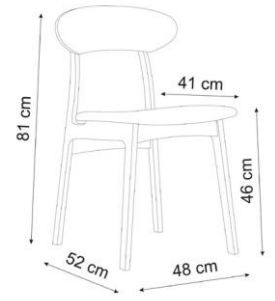

MORRIS CHAIR

COLOURS AND MATERIALS

CHAIR - BASE COLORS

SOLID43

Light oak 49
lacmat laclac

Smoked oak

87 Black oak

75 Walnut oil