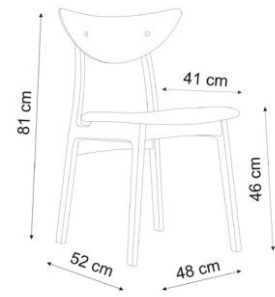

MORRIS CHAIR

COLOURS AND MATERIALS

CHAIR - BASE COLORS

SOLID43

Light oak 49
lacmat laclac

Smoked oak

87 Black oak

75 Walnut oil