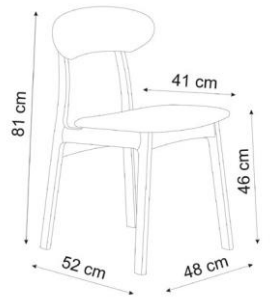

MORRIS CHAIR

COLOURS AND MATERIALS

CHAIR - BASE COLORS

SOLID43

Light oak 49
lacmat laclac

Smoked oak

87 Black oak

75 Walnut oil