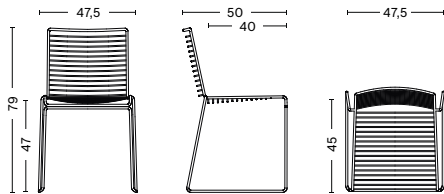

HEE DINING CHAIR

PRODUCT FACT SHEET

HAY

HEE DINING CHAIR

DESIGN BY HEE WELLING, 2005

The philosophy behind the Hee Series was to take an archetypal chair and perfect it down to the last detail while cutting the essentials to the bone. The goal was to create a contemporary chair to fit into a wide range of contexts. The attempt was a great success, resulting in the pragmatic and easily decoded Hee series. Like a line drawing, it wraps metres of metal wire into neat, straight lines in three versions: bar stool, lounge chair and dining chair. Stackable and weatherproof, the wide assortment of colours and designs make Hee suitable for numerous indoor and outdoor contexts, such as bars and restaurants, as well as public spaces and home environments.

DIMENSIONS

WIDTH 47,5 CM

DEPTH 50 CM

HEIGHT 79 CM

SEAT HEIGHT 47 CM

SEAT DEPTH 40 CM

MATERIALS

FRAME

DIMENSIONS

WIDTH 43 CM
DEPTH 39 CM
HEIGHT 3 CM

MATERIALS

OUTDOOR FABRIC
Solution dyed Olefin, Teflon® Water Repellent.

FOAM
30 mm Polyurethane foam.

BACKING
Black anti-slip recycled PET with biobased natural rubber coating.