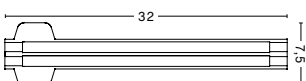

ACCESSORIES

FLOOR LINKING DEVICE

Grey plastic. Please note, the linking device is not pre-mounted to the frame.