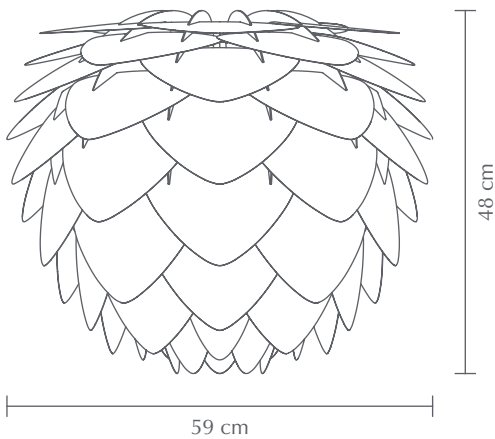

ALUVIA MEDIUM

Designed by UIMAGE Design Team

Pendant
Compatible with E27

Flip 180°

Unbreakable

DIMENSIONS

Ø: 59 cm
H: 48 cm

MATERIAL

Aluminium, Polypropylene & Polycarbonate

WEIGHT INCL. PACKAGING

2,6 kg

LIGHT SOURCE

E27 - max 15W LED (not included)

PACKAGING

Gift box dimensions (W×H×D): 34,5 x 50 x 6 cm

ASSEMBLY TIME

20 min - video guide at umage.com

MEDIA KIT

Photos, 3D models, 2D drawings
Download at umage.com

ORDERING INFORMATION

Aluvia medium brushed brass	#2121
Aluvia medium pearl white	#2127
Aluvia medium anthracite grey	#2129
Aluvia medium forest green	#2131
Aluvia medium petrol blue	#2133
Aluvia medium ruby red	#2135
Aluvia medium saffron yellow	#2137

Colour variations

Brushed brass

Pearl white

Anthracite grey

Forest green

Petrol blue

Ruby red

Saffron yellow