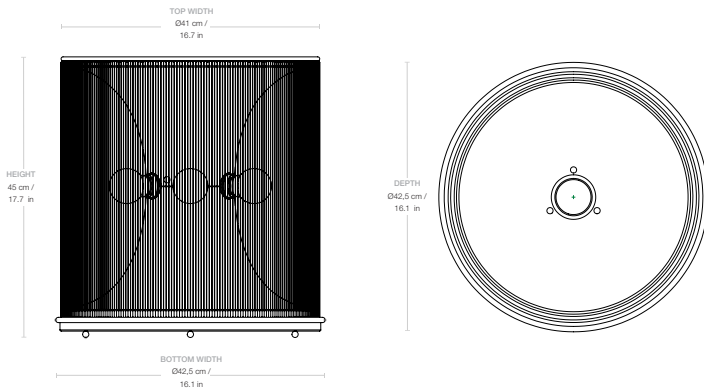

Materials & Finishes

SHADE FINISH

Fringes, Viscose

BASE FINISH Aluminum, Polished

CORD SHAPE Round

CORD COLOR Black

Dimensions

LAMP WIDTH 42,5 cm / 16.1 in

LAMP DEPTH 42,5 cm / 16.1 in

LAMP HEIGHT 45 cm / 17.7 in

BASE WIDTH 42,5 cm / 16.1 in

BASE DEPTH 42,5 cm / 16.1 in

BASE HEIGHT 2 cm / 0,7 in

CORD LENGTH 250 cm / 98.4 in

DISTANCE TO SWITCH 60 cm / 23.6 in

Weight

TOTAL WEIGHT 3,7 kg / 8.1 lbs

Number of parcels 1

PACKAGING LENGTH 48 cm / 18.9 in

PACKAGING WIDTH 48 cm / 18.9 in

PACKAGING HEIGHT 49 cm / 19.3 in

PACKAGING WEIGHT 0,8 kg / 1.7 lbs

GROSS WEIGHT 4,5 kg / 9.9 lbs