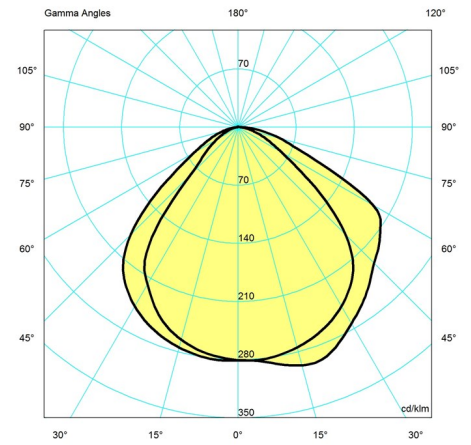

Product family

AJ Table

AJ Wall

AJ 50 Wall

AJ Mini Table

AJ Royal

Light distribution diagrams

Cartesian

Isolux

Polar

Spare parts & accessories

Product	Variant number
Foot switch On/Off black	5717000000
Foot switch On/Off white	5717000013

Data specifications

Colour	Midnight blue	Length	-
Width	275	Height	1300
Built-in Height	-	IP class	20
Class	II	Net Weight	3.4
Standby (W)	-	Power Factor (P = 100 % / P = 50 %)	-
Inrush Current	-	Light source	1x20W E27
Kelvin	-	CRI	-
SDCM	-	Lumen	-