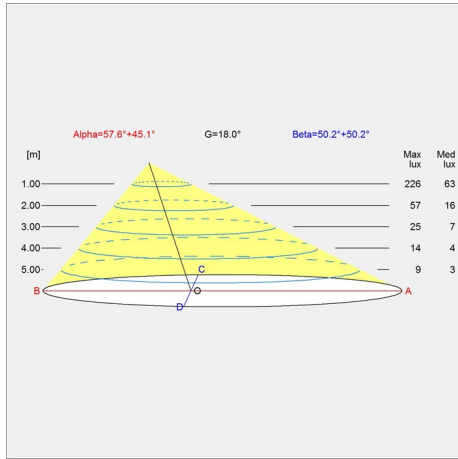

Product family

AJ Table

AJ Wall

AJ 50 Wall

AJ Mini Table

AJ Royal

Light distribution diagrams

Cartesian

Isolux

Polar

Spare parts & accessories

Product	Variant number
Foot switch On/Off black	5717000000
Foot switch On/Off white	5717000013

Data specifications

Colour	Midnight blue	Length	-
Width	275	Height	1300
Built-in Height	-	IP class	20
Class	II	Net Weight	3.4
Standby (W)	-	Power Factor (P = 100 % / P = 50 %)	-
Inrush Current	-	Light source	1x20W E27
Kelvin	-	CRI	-
SDCM	-	Lumen	-