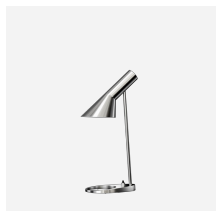

AJ Floor

AJ Floor - 5744169752

The fixture emits downward directed light. The angle of the shade can be adjusted to optimize light distribution. The shade is painted white on the inside to ensure a soft comfortable light.

Finish

Stainless Steel, polished. White, Black, Aubergine, Dark Green, Dark Grey, Light Grey, Midnight Blue, Pale Petroleum, Rusty Red, Yellow Ochre, wet painted.

Materials

Shade: Spun steel or stainless steel. Base: Die cast zinc or stainless steel. Stem: Steel or stainless steel.

Product family

AJ Table

AJ Wall

AJ 50 Wall

AJ Mini Table

AJ Royal

Light distribution diagrams

Cartesian

Isolux

Polar

Spare parts & accessories

Product	Variant number
Foot switch On/Off black	5717000000
Foot switch On/Off white	5717000013

Data specifications

Colour	Midnight blue	Length	-
Width	275	Height	1300
Built-in Height	-	IP class	20
Class	II	Net Weight	3.4
Standby (W)	-	Power Factor (P = 100 % / P = 50 %)	-
Inrush Current	-	Light source	1x20W E27
Kelvin	-	CRI	-
SDCM	-	Lumen	-