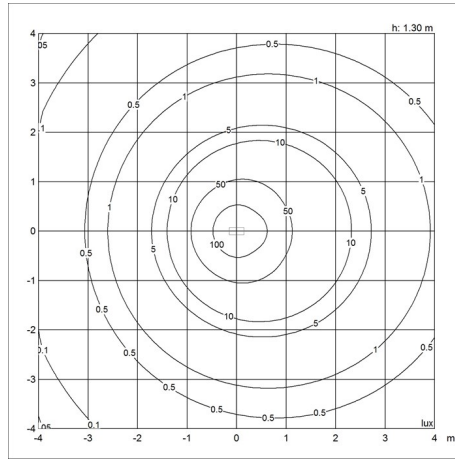

Product family

AJ Table

AJ Wall

AJ 50 Wall

AJ Mini Table

AJ Royal

Light distribution diagrams

Cartesian

Isolux

Polar

Spare parts & accessories

Product	Variant number
Foot switch On/Off black	5717000000
Foot switch On/Off white	5717000013

Data specifications

Colour	Midnight blue	Length	-
Width	275	Height	1300
Built-in Height	-	IP class	20
Class	II	Net Weight	3.4
Standby (W)	-	Power Factor (P = 100 % / P = 50 %)	-
Inrush Current	-	Light source	1x20W E27
Kelvin	-	CRI	-
SDCM	-	Lumen	-