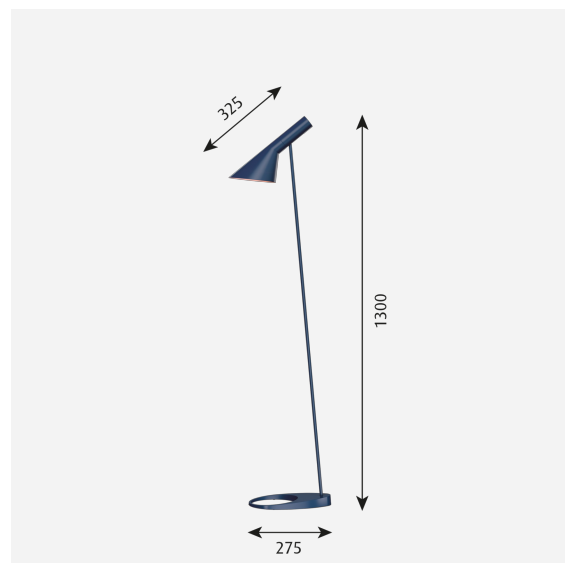

AJ Floor

AJ Floor - 5744169752

The fixture emits downward directed light. The angle of the shade can be adjusted to optimize light distribution. The shade is painted white on the inside to ensure a soft comfortable light.

Class

Ingress protection IP20. Electric shock protection II.

Light source

1x20W E27-cbr />Max. diameter: 55 mm

Information

The white version is supplied with a white cable. The other versions are supplied with a black cable.

Product family

AJ Table

AJ Wall

AJ 50 Wall

AJ Mini Table

AJ Royal

Light distribution diagrams

Cartesian

Isolux

Polar

Spare parts & accessories

Product	Variant number
Foot switch On/Off black	5717000000
Foot switch On/Off white	5717000013

Data specifications

Colour	Midnight blue	Length	-
Width	275	Height	1300
Built-in Height	-	IP class	20
Class	II	Net Weight	3.4
Standby (W)	-	Power Factor (P = 100 % / P = 50 %)	-
Inrush Current	-	Light source	1x20W E27
Kelvin	-	CRI	-
SDCM	-	Lumen	-