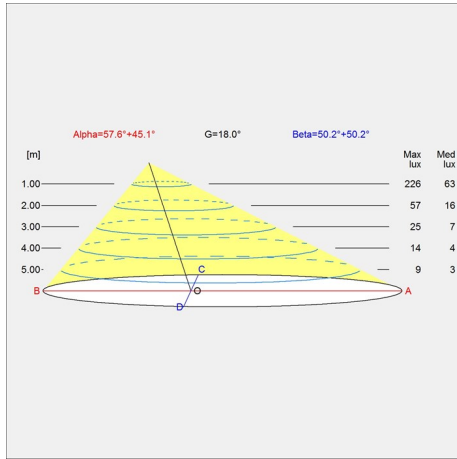

Product family

AJ Table

AJ Wall

AJ 50 Wall

AJ Mini Table

AJ Royal

Light distribution diagrams

Cartesian

Isolux

Polar

Spare parts & accessories

Product	Variant number
Foot switch On/Off black	5717000000
Foot switch On/Off white	5717000013

Data specifications

Colour	Dark green	Length	-
Width	275	Height	1300
Built-in Height	-	IP class	20
Class	II	Net Weight	3.4
Standby (W)	-	Power Factor (P = 100 % / P = 50 %)	-
Inrush Current	-	Light source	1x20W E27
Kelvin	-	CRI	-
SDCM	-	Lumen	-