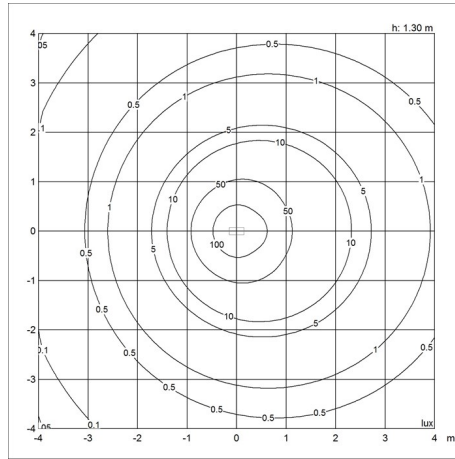

Product family

AJ Table

AJ Wall

AJ 50 Wall

AJ Mini Table

AJ Royal

Light distribution diagrams

Cartesian

Isolux

Polar

Spare parts & accessories

Product	Variant number
Foot switch On/Off black	5717000000
Foot switch On/Off white	5717000013

Data specifications

Colour	Dark green	Length	-
Width	275	Height	1300
Built-in Height	-	IP class	20
Class	II	Net Weight	3.4
Standby (W)	-	Power Factor (P = 100 % / P = 50 %)	-
Inrush Current	-	Light source	1x20W E27
Kelvin	-	CRI	-
SDCM	-	Lumen	-