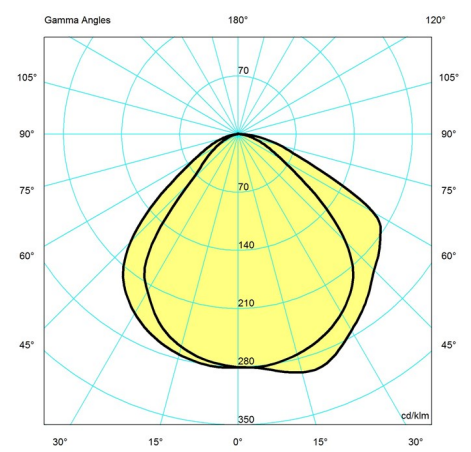

Product family

AJ Table

AJ Wall

AJ 50 Wall

AJ Mini Table

AJ Royal

Light distribution diagrams

Cartesian

Isolux

Polar

Spare parts & accessories

Product	Variant number
Foot switch On/Off black	5717000000
Foot switch On/Off white	5717000013

Data specifications

Colour	Dark green	Length	-
Width	275	Height	1300
Built-in Height	-	IP class	20
Class	II	Net Weight	3.4
Standby (W)	-	Power Factor (P = 100 % / P = 50 %)	-
Inrush Current	-	Light source	1x20W E27
Kelvin	-	CRI	-
SDCM	-	Lumen	-