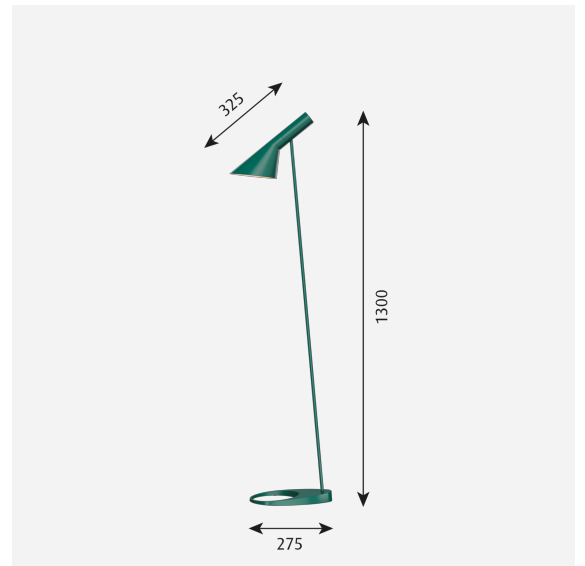

Class

Ingress protection IP20. Electric shock protection II.

Light source

1x20W E27-cbr />Max. diameter: 55 mm

Information

The white version is supplied with a white cable. The other versions are supplied with a black cable.

Isolux

Polar

Spare parts & accessories

Product	Variant number
Foot switch On/Off black	5717000000
Foot switch On/Off white	5717000013

Data specifications

Colour	Dark green	Length	-
Width	275	Height	1300
Built-in Height	-	IP class	20
Class	II	Net Weight	3.4
Standby (W)	-	Power Factor (P = 100 % / P = 50 %)	-
Inrush Current	-	Light source	1x20W E27
Kelvin	-	CRI	-
SDCM	-	Lumen	-