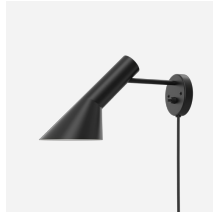

Product info

Information

The white version is supplied with a white cable. The other versions are supplied with a black cable.

Mounting

Cable type: Plastic cord with plug. Cable length: 2.4m. Light control: On/Off switch on cord.

Finish

Stainless Steel, polished. White, Black, Aubergine, Dark Green, Dark Grey, Light Grey, Midnight Blue, Pale Petroleum, Rusty Red, Yellow Ochre, wet painted.

Materials

Shade: Spun steel or stainless steel. Base: Die cast zinc or stainless steel. Stem: Steel or stainless steel.

Class

Ingress protection IP20. Electric shock protection II.

Light source

1x20W E27-cbr />Max. diameter: 55 mm

Information

The white version is supplied with a white cable. The other versions are supplied with a black cable.

Product family

AJ Wall