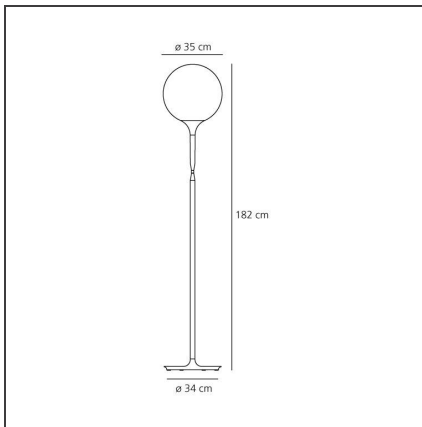

Castore floor 35

IP20     

Dimmerable: +  -

TECHNICAL DRAWINGS

DESIGN BY

Michele De Lucchi, Huub Ubbens

DESCRIPTION

The spherical diffuser design is enhanced by a removable-fitting and tapering luminous stem, making a gentle transition from the strong diffuser light to the blind lamp structure area. Base in zamac; stem in thermoplastic resin; blown glass diffuser.

FEATURES

Article Code:	1055010A	Material:	Blown glass, polycarbonate, zamak
Colour:	White	Series:	Design
Installation:	Floor	Area contract:	Hospitality, Retail, Residential
Environment:	Indoor	Emission:	Diffused

DIMENSIONS

Height:	cm 182	Glow Wire Test:	750
Base Diameter:	cm 34		

NOT INCLUDED SOURCES

Category:	HALO	Color Rendering:	1a
Number:	1	Color temperature (K):	2900K
Watt:	150W		
Lbs:	Qt32		
Socket:	E27		
Duration (h):	2000h		

Notes

A touch dimmer button on the stem for the storage of the light intensity set-up or the use of a local or remote control. Available in two sizes.