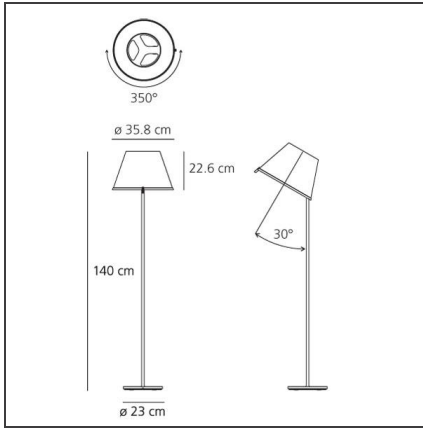

Choose Floor - Parchment/Gray anthracite

IP20     

DESIGN BY

Matteo Thun

DESCRIPTION

Base in zamac, painted metal structure, adjustable diffuser in thermoformed material joined with parchment paper.

TECHNICAL DRAWINGS

FEATURES

Article Code:	1136020A	Material:	Polycarbonate, parchment paper, steel, zamak
Colour:	Parchment/Gray anthracite	Series:	Design, Scenarios
Installation:	Table, Floor, Wall, Suspension	Area contract:	Hospitality
Environment:	Indoor	Emission:	Direct Spot

DIMENSIONS

Height:	cm 140	Glow Wire Test:	750
Base Diameter:	cm 23		

NOT INCLUDED SOURCES

Category:	HALO	Color Rendering:	2800K
Number:	2		
Watt:	57W		
Socket:	E27		

ALTERNATIVE SOURCES

Category:	LED
Number:	2
Watt:	8W
Type:	2
Socket:	E27
Class:	A