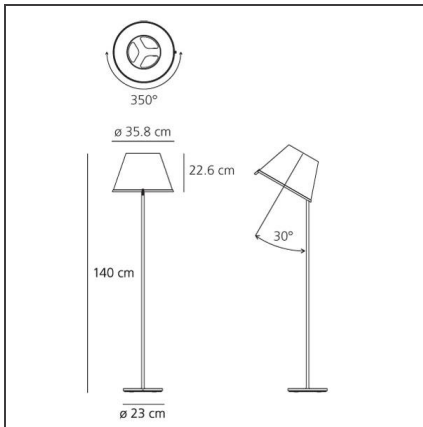

Choose Floor - White/Chrome

IP20

DESIGN BY

Matteo Thun

DESCRIPTION

Base in zamac, painted metal structure, adjustable diffuser in thermoformed material joined with parchment paper.

TECHNICAL DRAWINGS

FEATURES

Article Code:	1136110A	Material:	Polycarbonate, parchment paper, steel, zamak
Colour:	White/Chrome	Series:	Design, Scenarios
Installation:	Table, Floor, Wall, Suspension	Area contract:	Hospitality
Environment:	Indoor	Emission:	Direct Spot

DIMENSIONS

Height:	cm 140	Glow Wire Test:	750
Base Diameter:	cm 23		

NOT INCLUDED SOURCES

Category:	HALO	Color Rendering:	2800K
Number:	2		
Watt:	57W		
Socket:	E27		

ALTERNATIVE SOURCES

Category:	LED
Number:	2
Watt:	8W
Type:	2
Socket:	E27
Class:	A