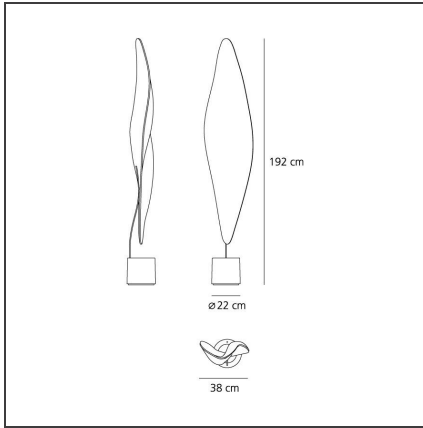

TECHNICAL DRAWINGS

FEATURES

Article Code:	1504010A	Material:	Methacrylate, steel
Colour:	Transparent	Series:	Design
Installation:	Floor	Area contract:	Residential
Environment:	Indoor	Emission:	Diffused

DIMENSIONS

Width:	cm 38
Height:	cm 192
Base Diameter:	cm 22

NOT INCLUDED SOURCES

Category:	HALO	Color Rendering:	100
Number:	1	Color temperature (K):	3000K
Watt:	100W		
Lbs:	QR111		
Socket:	G53		
Duration (h):	3000h		

ALTERNATIVE SOURCES

Category:	LED
Number:	1
Watt:	8,5W
Type:	2
Socket:	G53
Class:	A

LUMINAIRE

Watt:	W	Delivered lumens output (lm):	709lm
Voltage:	220V-240V	CCT:	3000K
		Efficiency:	73%
		Efficacy:	7.09lm/W
		CRI:	0