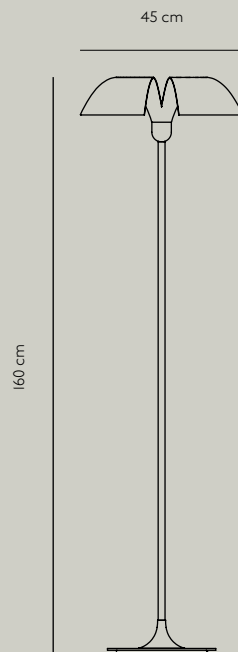

AYTM

CYCNUS FLOOR LAMP

Product sheet

SPECIFICATIONS

<i>PRODUCT TYPE</i>	Floor lamp
<i>PRODUCT NAME</i>	CYCNUS
<i>COLOURS</i>	Black & Gold Taupe & Gold
<i>DIMENSION</i>	Ø:45 H:160 cm Cord lenght: 300 cm
<i>WEIGHT</i>	7,96 kg
<i>MATERIAL</i>	Lampshade: Aluminum with powder coating Body: Iron with powder coating Deco: Aluminum with brass plating Socket: Porcelain Switch: Plastic Cord: Black textile
<i>QUANTITY PER PARCEL</i>	1
<i>PACKAGING DIMENSIONS</i>	L:57 W:57 H:172 cm
<i>PACKAGING WEIGHT</i>	15,5 kg
<i>SOCKET / WATT / VOLTAGE</i>	For all lamps the light source is E27 max 25W & 220/240 voltage. The lamps can also be used with light dimmers to adjust brightness. We recommend a semi-coated 4W light source for a special effect that comes together with the design of the lamps.
<i>TESTED WITH</i>	IP20
<i>COMPLIANT WITH</i>	

VARIATIONS

(UK)

(CN)

	TAUPE/GOLD	TAUPE/GOLD	TAUPE/GOLD
Art. No.	Art. No.	Art. No.	Art. No.
507089001014	508419001014	508239001014	508239001014

	BLACK/GOLD	BLACK/GOLD	BLACK/GOLD
Art. No.	Art. No.	Art. No.	Art. No.
507089000014	508419000014	508239000014	508239000014