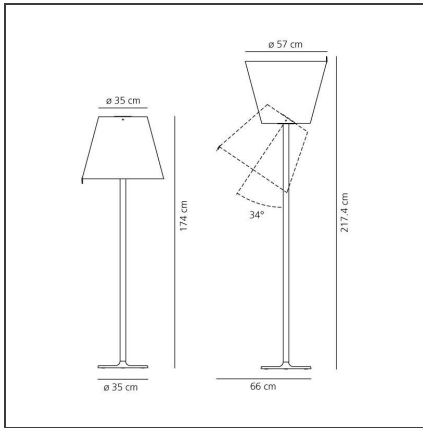

Melampo Mega - Grey

IP20

Dimmerable: + -

TECHNICAL DRAWINGS

DESIGN BY

Adrien Gardère

DESCRIPTION

Base in painted zamak; painted aluminium stem; diffuser in silk satin fabric on a plastic frame.

FEATURES

Article Code:	0577010A	Material:	Aluminium, zamak, silk satin fabric and technopolymer
Colour:	Grey	Series:	Design
Installation:	Floor	Area contract:	Hospitality, Residential
Environment:	Indoor	Emission:	Direct, Diffused Adjustable, indirect

DIMENSIONS

Height:	cm 174	Impact Resistance:	N/D
Base Diameter:	cm 35	Glow Wire Test:	650
Inclination:	cm 34		
Max Extension Height:	cm 217		

NOT INCLUDED SOURCES

Category:	HALO	Class:	A
Number:	2		
Watt:	116W		
Socket:	E27		