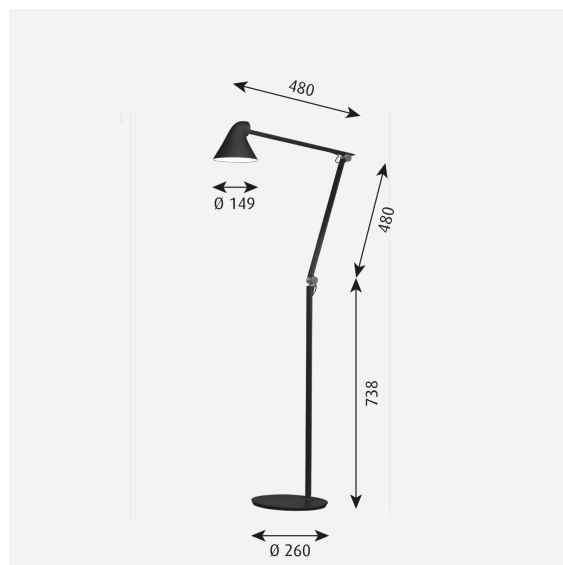

Product info

Information

Driver fitted externally on cord. The light has two built-in intensities. The weight includes the base plate. The innovation of the LED technology is constant. The specifications mentioned are based on present technology.

Mounting

Cord type: Black or white. Cord length: 1,7m. Switch: On the fixture head. Timer function: 4 hours or 8 hours. LED driver: separate, plugs into power outlet. The light has two built-in intensities.

Finish

White, black, light alu grey or dark alu grey, powder coated.

Materials

Base: Steel. Arms and lamp head: Aluminium. Joints: Anodised Aluminium. Stem: Aluminium.

Sizes and weights

Width x Height x Length (mm) | 260 x 1250 x 560 Max 7.2 kg

Class

Ingress protection IP20. Electric shock protection II.

Light source

LED 2700K 10W
Lumen: 529

Information

Driver fitted externally on cord. The light has two built-in intensities. The weight includes the base plate. The innovation of the LED technology is constant. The specifications mentioned are based on present technology.

Product family