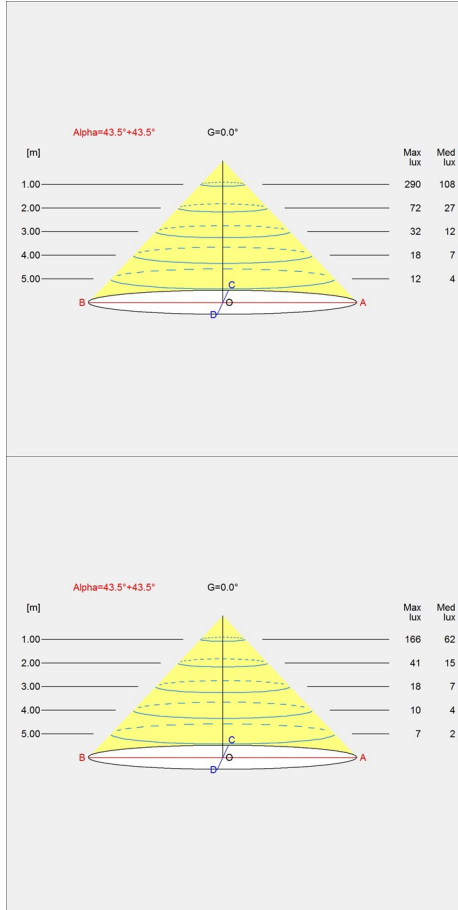

### Sizes and weights

Width x Height x Length (mm) | 260 x 1250 x 560 Max 7.2 kg

# Light distribution diagrams

Cartesian

Isolux

Polar