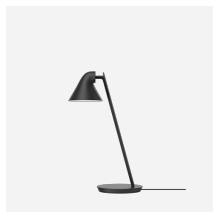

Product info

Information

Driver fitted externally on cord. The light has two built-in intensities. The weight includes the base plate. The innovation of the LED technology is constant. The specifications mentioned are based on present technology.

Mounting

Cord type: Black or white. Cord length: 1,7m. Switch: On the fixture head. Timer function: 4 hours or 8 hours. LED driver: separate, plugs into power outlet. The light has two built-in intensities.

Finish

White, black, light alu grey or dark alu grey, powder coated.

Materials

Base: Steel. Arms and lamp head: Aluminium. Joints: Anodised Aluminium. Stem: Aluminium.

Sizes and weights

Width x Height x Length (mm) | 260 x 1250 x 560 Max 7.2 kg

Class

Ingress protection IP20. Electric shock protection II.

Light source

LED 2700K 10W
Lumen: 529

Information

Driver fitted externally on cord. The light has two built-in intensities. The weight includes the base plate. The innovation of the LED technology is constant. The specifications mentioned are based on present technology.

Product family

NJP Mini