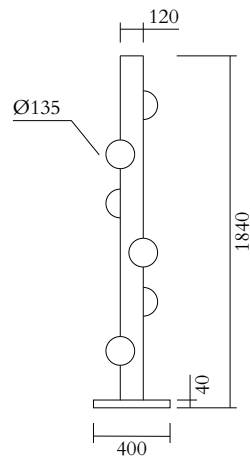

ATELIER ARETI

PRODUCT

Oyster 439
Floor light

MATERIALS AND COLOUR OPTIONS

Wood; white glass

VERSIONS

Light wood structure 439OL-F01-WO01
Dark wood structure 439OL-F01-WO02

TECHNICAL DETAILS

6 x G9 LED 5W max
110-230V IP20
Light bulbs not included

CABLE LENGTH

2,00 m

MADE IN

Germany

Sizes in mm. Flat attachments available under request. Variations in colour and size are available for some collections, please contact Areti for more details.