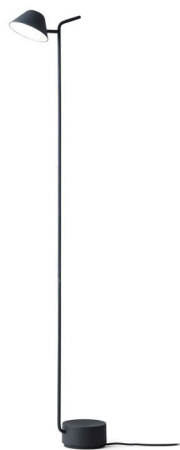

Peek Series

Floor Lamp / Table Lamp

Lighting — Product Sheet
menu.as

by Jonas Wagell

Peek Series

Product Type

Floor Lamp / Table Lamp

Environment

Colours

White (RAL 9016)

Black (RAL 9005)

The Peek Floor Lamp is simplistic, humble and somewhat quirky in its form. Designed by Jonas Wagell, as a counterpart to Peek Table Lamp, Jonas wanted to create an object that expressed personality and encouraged intuitive engagement. Made up of only three components, the lamp has a heavy base with a long slender stem and a shade which gracefully peeks over the back of a sofa or armchair. The base comes with a concave feature creating a small storage space for the essential stationary, jewellery and other small items. The tip of the stem, as well as being a design feature, also doubles up as a functional dimmer.

Peek Series

Production Process

Spun aluminium shade with a lacquered finish. Diffuser produced from moulded polycarbonate.

Materials

Powder Coated Stainless Steel, Aluminium (No Texture, Matt).

Weight item (kg)

Peek Series, Floor Lamp

Black
1320539

White
1320639

Peek Series, Table Lamp

Black
1300539

White
1300639