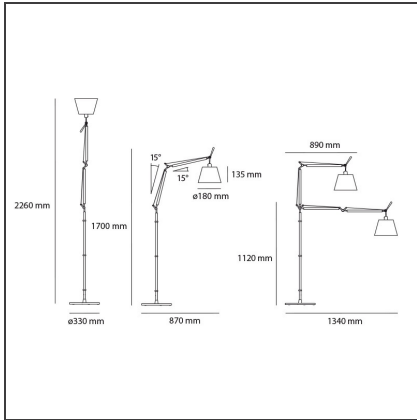

TECHNICAL DRAWINGS

FEATURES

Article Code:	0947010A	Material:	Aluminium, parchment paper, steel
Colour:	Natural	Series:	Design
Installation:	Floor		

DIMENSIONS

Height:	cm 170	Max Extension Length:	cm 87
		Impact Resistance:	N/D
		Glow Wire Test:	N/D

NOT INCLUDED SOURCES

Category:	HALO	Color Rendering:	1a
Number:	1		
Watt:	46W		
Lbs:	Qt32		
Socket:	E27		
Duration (h):	2000h		

ALTERNATIVE SOURCES

Category:	LED
Number:	1
Watt:	8W
Type:	2
Socket:	E27
Class:	A

LUMINAIRE

Watt:	W	Delivered lumens output (lm):	1392lm
Voltage:	220V-240V	CCT:	2900K
		Efficiency:	77%
		Efficacy:	13.92lm/W
		CRI:	100

Notes

System of spring balancing. The diffuser normally used, remains vertical regardless of the angle of the arm. Possibility to mount LED source on E27 Socket. Complete lamp consists of body lamp + accessories