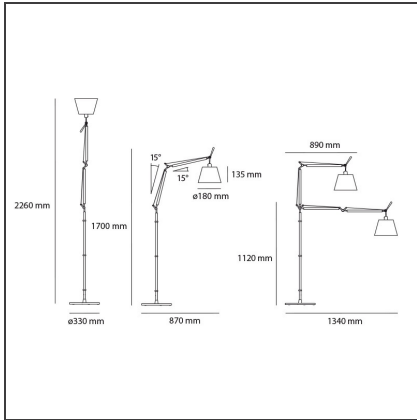

TECHNICAL DRAWINGS

FEATURES

Article Code:	0947020A	Material:	Aluminium, silk satin fabric, steel
Colour:	Grey	Series:	Design
Installation:	Floor		

DIMENSIONS

Height:	cm 170	Max Extension Length:	cm 87
		Impact Resistance:	N/D
		Glow Wire Test:	N/D

NOT INCLUDED SOURCES

Category:	HALO	Color Rendering:	1a
Number:	1		
Watt:	46W		
Lbs:	Qt32		
Socket:	E27		
Duration (h):	2000h		

ALTERNATIVE SOURCES

Category:	LED
Number:	1
Watt:	8W
Type:	2
Socket:	E27
Class:	A

LUMINAIRE

Watt:	46W
Voltage:	220V-240V

Notes

System of spring balancing. The diffuser normally used, remains vertical regardless of the angle of the arm. Possibility to mount LED source on E27 Socket. Complete lamp consists of body lamp + accessories