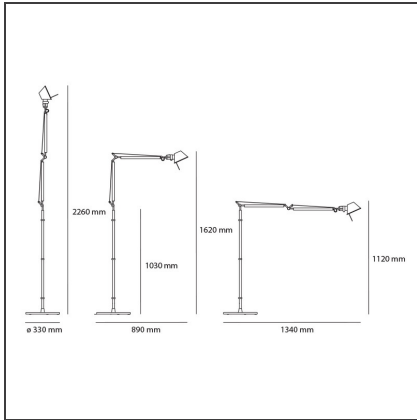

Tolomeo Floor - Aluminum - Body Lamp

IP20    

DESIGN BY

Michele De Lucchi, Giancarlo Fassina

DESCRIPTION

The code is referred to the body lamp only

TECHNICAL DRAWINGS

FEATURES

Article Code:	A001000	Material:	Aluminium, steel
Colour:	Aluminium	Series:	Design
Installation:	Floor		

DIMENSIONS

Height:	cm 162	Impact Resistance:	N/D
Base Diameter:	cm 33	Glow Wire Test:	N/D
Max Extension Height:	cm 226		

NOT INCLUDED SOURCES

Category:	HALO	Color Rendering:	1a
Number:	1	Color temperature (K):	2900K
Watt:	77W		
Lbs:	A60		
Socket:	E27		
Duration (h):	1000h		

ALTERNATIVE SOURCES

Category:	LED
Number:	1
Watt:	8W
Delivered lumens output (lm):	1000lm
Type:	2
Socket:	E27
Class:	A

LUMINAIRE

Watt:	W	Delivered lumens output (lm):	804lm
Voltage:	220V-240V	CCT:	0K
		Efficiency:	58%
		Efficacy:	8.04lm/W
		CRI:	100

Notes

Possibility to mount LED source on E27 Socket. Complete lamp consists of body lamp + accessories