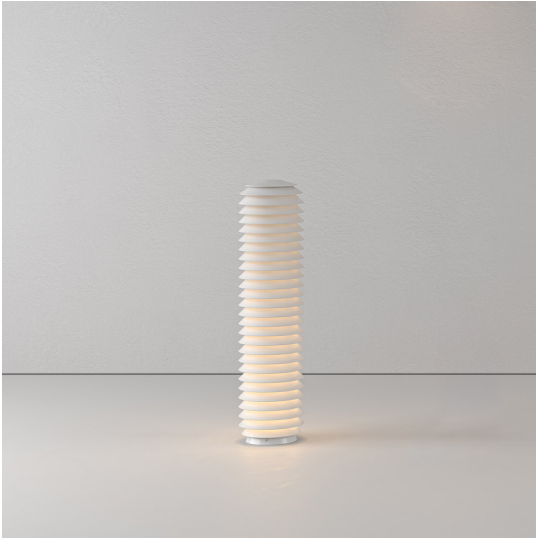

Slicing - Bollard

BIG - Bjarke Ingels Group

IP65 

LUMINAIRE

- Watt: **17W**
- Delivered lumens output: **500lm**
- CRI: **90**

DESCRIPTION

Slicing breaks down the iconic Gople silhouette and scale into different dimensions and proportions to bring light indoor and outdoor, by interpreting the relationship between spaces and nature.

Starting from the principles of production, energy sustainability and respect for the natural environment in which they are inserted, a series of overlapping slats interact with the light and define the body of three suspension lights two floor and one wall/ceiling elements.

PRODUCT CODE: T250110

FEATURES

- Article Code: **T250110**
- Colour: **Aluminium**
- Installation: **Bollard**
- Material: **Aluminum**
- Series: **Architectural Outdoor**
- design by: **BIG - Bjarke Ingels Group**

DIMENSIONS

- Height: **cm 85**
- Diameter: **cm 21**