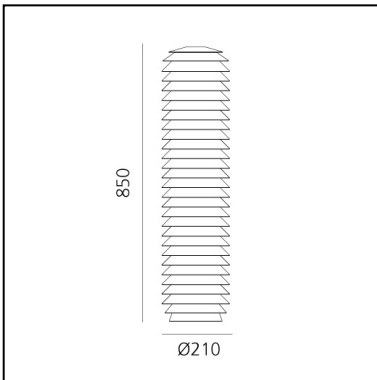

Slicing - Bollard

BIG - Bjarke Ingels Group

IP65 

LUMINAIRE

- Watt: **17W**
- Delivered lumens output: **500lm**
- CRI: **90**

DESCRIPTION

Slicing breaks down the iconic Gople silhouette and scale into different dimensions and proportions to bring light indoor and outdoor, by interpreting the relationship between spaces and nature.

DIMENSIONS

- Height: **cm 85**
- Diameter: **cm 21**