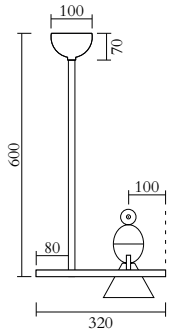

ATELIER ARETI

Alouette Pendant 1 Bird 'T'
004OL-C01