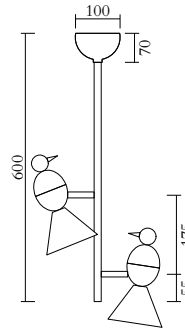

Alouette Pendant 2 Birds 'I'
004OL-C03