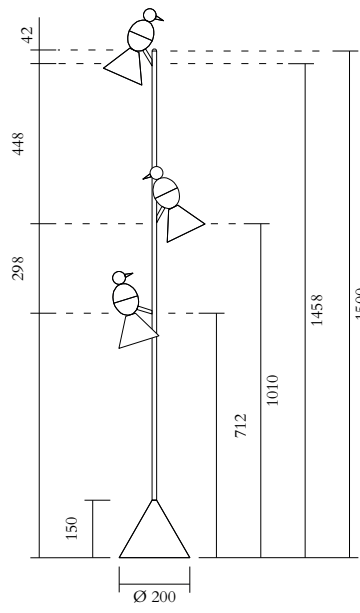

## WEIGHT

2 kg

## NOTE

Mirrored bulbs reflect a lot of heat back to the lamp holder. Depending on the space around the lamp holder, the heat might build up above the recommended temperature, especially if the heat is trapped when moving upwards. For this reason, the max. wattage indicated does not apply to mirrored bulbs, but to non mirrored bulbs only. If mirrored bulbs are desired, only those with a low wattage (such as LEDs) should be used. The max. wattage for mirrored bulbs is 5 watt LED (equivalent of 40 watt traditional bulb)

## MADE IN

Germany

Sizes in mm. Flat attachments available only under request. Variations in colour and size are available for some collections, please contact Areti for more details.

Our collections are hand made and made to order, small irregularities in shape or surface will occur, they are inherent to the hand made process and should not be seen as flaws. For detailed information on any products: [contact@atelierareti.com](mailto:contact@atelierareti.com)

Alouette Wall  
004OL-W01

Alouette Desk / straight  
004OL-D01

Alouette Desk / slanted  
004OL-D02

Alouette Floor 1 bird  
004OL-F01

Alouette Floor 2 birds  
004OL-F02

Alouette Floor 3 birds  
004OL-F03