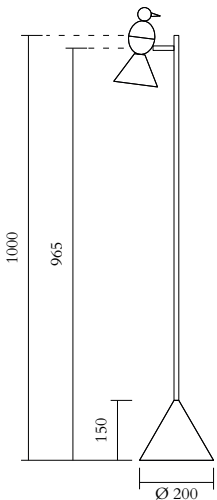

Alouette Floor 1 bird
004OL-F01