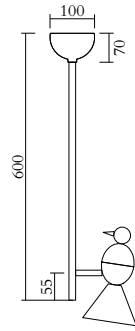

Alouette Pendant 1 Bird 'I'
004OL-C02