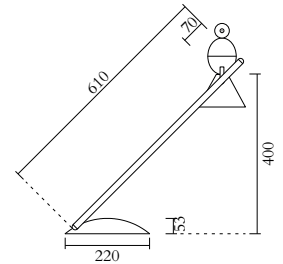

Alouette Desk / slanted
004OL-D02