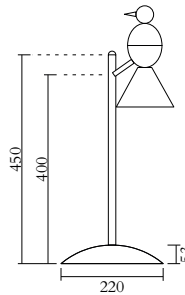

Alouette Desk / straight
004OL-D01