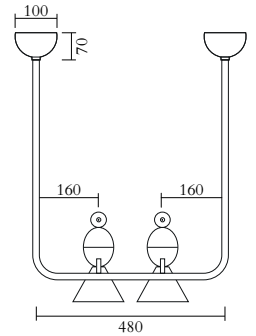

Alouette Pendant 2 Birds 'U'
004OL-C04