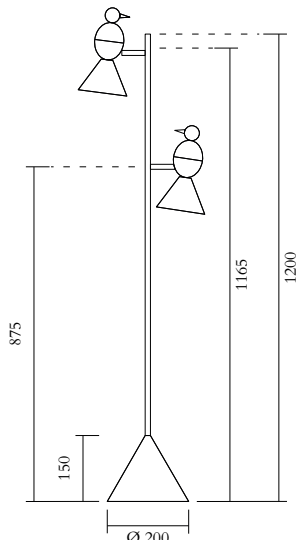

Alouette Floor 2 birds
004OL-F02