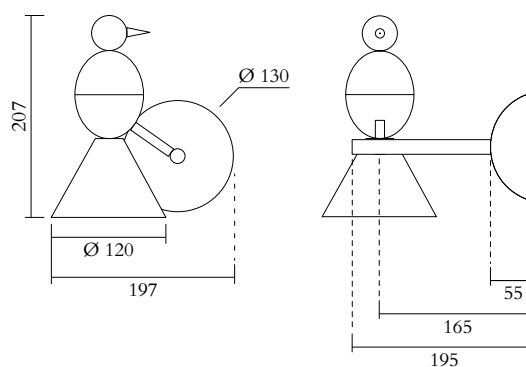

## WEIGHT

2 kg

## NOTE

Mirrored bulbs reflect a lot of heat back to the lamp holder. Depending on the space around the lamp holder, the heat might build up above the recommended temperature, especially if the heat is trapped when moving upwards. For this reason, the max. wattage indicated does not apply to mirrored bulbs, but to non mirrored bulbs only. If mirrored bulbs are desired, only those with a low wattage (such as LEDs) should be used. The max. wattage for mirrored bulbs is 5 watt LED (equivalent of 40 watt traditional bulb)

## MADE IN

Germany

Sizes in mm. Flat attachments available only under request. Variations in colour and size are available for some collections, please contact Areti for more details.

Our collections are hand made and made to order, small irregularities in shape or surface will occur, they are inherent to the hand made process and should not be seen as flaws. For detailed information on any products: [contact@atelierareti.com](mailto:contact@atelierareti.com)