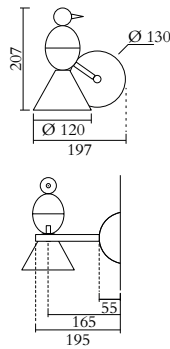

Alouette Wall
004OL-W01