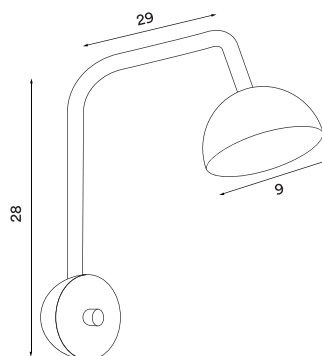

Blush wall

Blush black
– Item no. 110

Blush pink
– Item no. 111

Blush white
– Item no. 112

Product type: Wall lamp

Design: Morten & Jonas, 2018

Shade material: Steel

Body materials: Steel and silicone,
brass flexible arm

Shade and body colours: Black, pink or white

Light diffuser material: Opal acrylic

Wire: Black (black version only) or
white (pink or white versions), 200 cm

Switch: Dimmer switch on the wall base

Bulb: Integrated and dimmable LED 6 W,
550 lm, 3000 K, CRI > 85.

Voltage: 220V - 240V - 50/60Hz

Net weight: 0.60 kg

Minimum order size: 2

Spare parts available: LED module

Dimensions and light direction:

Light source included:

LED 6 W - Energy class: A+