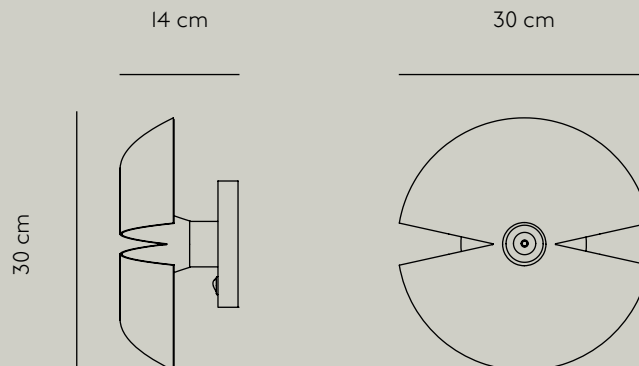

AYTM

CYCNUS WALL LAMP (SMALL)

Product sheet

SPECIFICATIONS

<i>PRODUCT TYPE</i>	Wall lamp
<i>PRODUCT NAME</i>	CYCNUS
<i>COLOURS</i>	Black & Gold Taupe & Gold
<i>DIMENSION</i>	Ø:30 H:14 cm Cord lenght: 300 cm
<i>WEIGHT</i>	1,23 kg
<i>MATERIAL</i>	Lampshade: Aluminum with powder coating Deco: Aluminum with brass plating Socket: Porcelain Switch: Plastic Cord: Black textile
<i>QUANTITY PER PARCEL</i>	1
<i>PACKAGING DIMENSIONS</i>	L:36 W:36 H:20,5 cm
<i>PACKAGING WEIGHT</i>	2,3 kg
<i>SOCKET / WATT / VOLTAGE</i>	For all lamps the light source is E27 max 25W & 220/240 voltage. The lamps can also be used with light dimmers to adjust brightness. We recommend a semi-coated 4W light source for a special effect that comes together with the design of the lamps.
<i>TESTED WITH</i>	IP20
<i>COMPLIANT WITH</i>	  