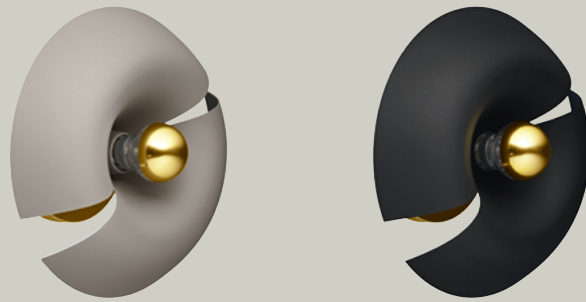

AYTM

CYCNUS WALL LAMP (SMALL)

Product sheet

SPECIFICATIONS

<i>PRODUCT TYPE</i>	Wall lamp
<i>PRODUCT NAME</i>	CYCNUS
<i>COLOURS</i>	Black & Gold Taupe & Gold
<i>DIMENSION</i>	Ø:30 H:14 cm Cord lenght: 300 cm
<i>WEIGHT</i>	1,23 kg
<i>MATERIAL</i>	Lampshade: Aluminum with powder coating Deco: Aluminum with brass plating Socket: Porcelain Switch: Plastic Cord: Black textile
<i>QUANTITY PER PARCEL</i>	1
<i>PACKAGING DIMENSIONS</i>	L:36 W:36 H:20,5 cm
<i>PACKAGING WEIGHT</i>	2,3 kg
<i>SOCKET / WATT / VOLTAGE</i>	For all lamps the light source is E27 max 25W & 220/240 voltage. The lamps can also be used with light dimmers to adjust brightness. We recommend a semi-coated 4W light source for a special effect that comes together with the design of the lamps.
<i>TESTED WITH</i>	IP20
<i>COMPLIANT WITH</i>	  

VARIATIONS

SMALL	(UK)	(CN)
 TAUPE/GOLD Art. No. 507129001015	TAUPE/GOLD Art. No. 508439001015	TAUPE/GOLD Art. No. 508259001014
 BLACK/GOLD Art. No. 507129000015	BLACK/GOLD Art. No. 508439000015	BLACK/GOLD Art. No. 508259000014