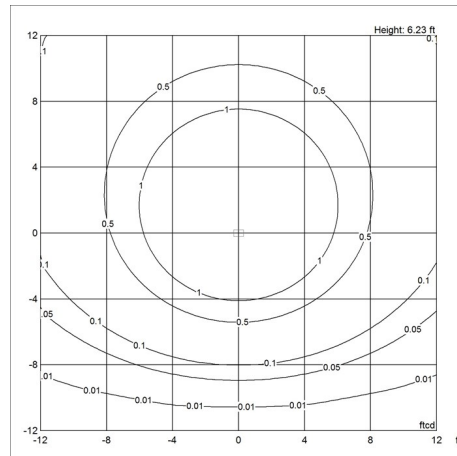

Light distribution diagrams

Isolux

Spare parts & accessories

Product

Keglen Ø175 Wall diffuser

Variant number

5743151787

Data specifications

Colour	White	Length	188
Width	176	Height	142
Built-in Height	-	IP class	-
Class	II	Net Weight	0.8
Standby (W)	-	Power Factor (P = 100 % / P = 50 %)	-
Inrush Current	-	Light source	LED 2700-2000K D2W 8.5W
Kelvin	2700	CRI	90
SDCM	3	Lumen	457