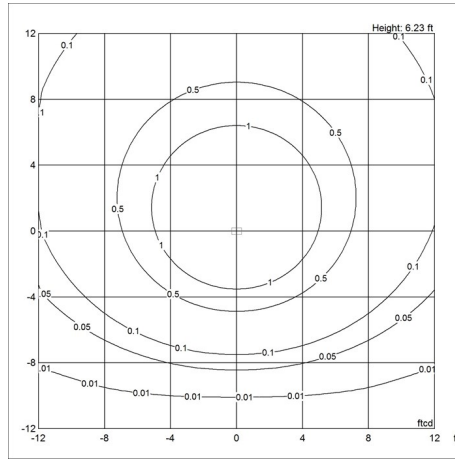

Light distribution diagrams

Isolux

Spare parts & accessories

Product

Keglen Ø175 Wall diffuser

Variant number

5743151787

Data specifications

Colour	Black	Length	188
Width	176	Height	142
Built-in Height	-	IP class	-
Class	II	Net Weight	0.8
Standby (W)	-	Power Factor (P = 100 % / P = 50 %)	-
Inrush Current	-	Light source	LED 2700-2000K D2W 8.5W
Kelvin	2700	CRI	90
SDCM	3	Lumen	338