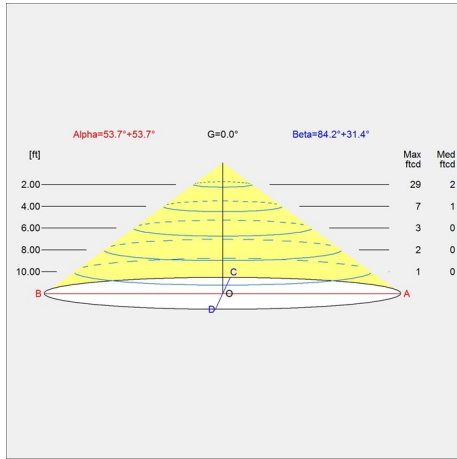

Light distribution diagrams

Cartesian