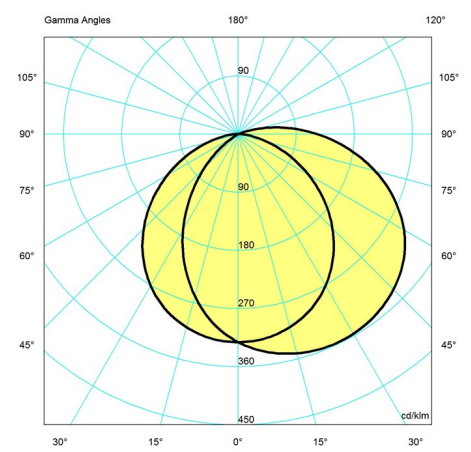

Polar

Spare parts & accessories

Product

Keglen Ø175 Wall diffuser

Variant number

5743151787

Data specifications

Colour	Black	Length	188
Width	176	Height	142
Built-in Height	-	IP class	-
Class	II	Net Weight	0.8
Standby (W)	-	Power Factor (P = 100 % / P = 50 %)	-
Inrush Current	-	Light source	LED 2700-2000K D2W 8.5W
Kelvin	2700	CRI	90
SDCM	3	Lumen	338