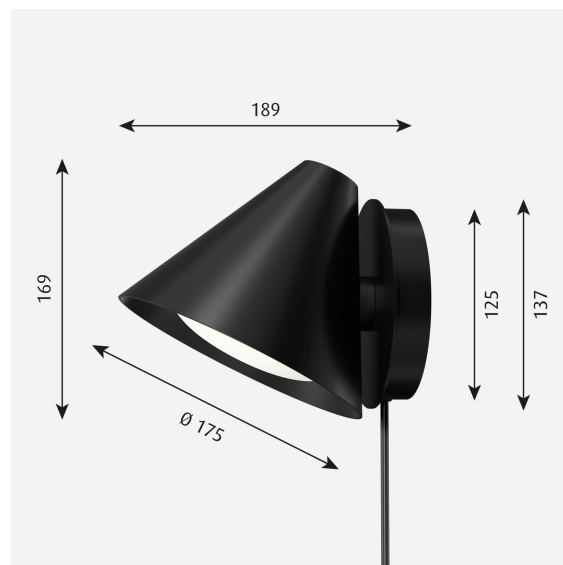

Keglen Wall

Keglen Wall - 5743150063

The wall lamp's distinctive conical shade has a built-in curved diffuser. This ensures an attractive and glare-free light. A gentle light is also emitted upward through a discreet uniform opening in the top of the shade to create a perfect ambiance. The fixture can be mounted facing downward to direct the light to a specific spot, or upward for indirect light.

Finish

Black or white, matt, wet-painted.

Materials

Shade: Spun aluminum. Diffuser: Injection-molded PC. Wall box: Die cast aluminum.

Sizes and weights

Width x Height x Length (mm) | 176 x 142 x 188 Max 0.8 kg

An integrated memory function ensures that the lamp will return to its latest adjusted lumen output when power has been removed and restored.

Head can rotate +/- 45° sideways.

Product family

Keglen

Keglen Table

Variant number

5743151787

Data specifications

Colour	Black	Length	188
Width	176	Height	142
Built-in Height	-	IP class	-
Class	II	Net Weight	0.8
Standby (W)	-	Power Factor (P = 100 % / P = 50 %)	-
Inrush Current	-	Light source	LED 2700-2000K D2W 8.5W
Kelvin	2700	CRI	90
SDCM	3	Lumen	338