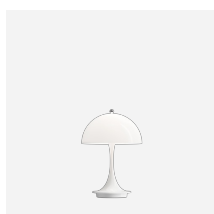

Panthella Table 320

Panthella Table 320 - 5744168012

The fixture emits a soft, comfortable, glare-free, light. The metal-shade versions direct the light directly downward, creating a pleasant illumination due to the inner white-painted shade and the reflection from the trumpet-shaped stem. The opal acrylic produces a diffused, comfortable light due to the translucent shade, the downward reflection from the inner shade, and the reflection from the trumpet-shaped stem.

Product info

Information

White cord on white opal and metallised brass versions. Black cord on grey opal and chrome versions.

Mounting

Cord type: Plastic cord with plug. Cord length: 2.5 m. Light control: On/off switch on cord. Diffuser with bajonet lock.

Finish

White opal acrylic shade with white stand. Grey opal acrylic shade with high-luster chrome stand. High-luster chrome shade and stand. Brass metallised shade and stand.

Materials

Shade: Injection-molded acrylic or deep-drawn steel. Base and housing: Cast aluminum. Diffuser: Injection-molded opal pmma.

White cord on white opal and metallised brass versions. Black cord on grey opal and chrome versions.

Product family

Panthella Floor

Panthella Table

Panthella MINI

Panthella Portable

Panthella Portable V2

Panthella Portable Metal