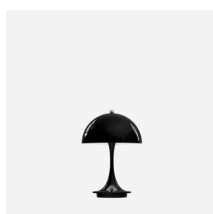

Panthella Table 320

Panthella Table 320 - 5744168012

The fixture emits a soft, comfortable, glare-free, light. The metal-shade versions direct the light directly downward, creating a pleasant illumination due to the inner white-painted shade and the reflection from the trumpet-shaped stem. The opal acrylic produces a diffused, comfortable light due to the translucent shade, the downward reflection from the inner shade, and the reflection from the trumpet-shaped stem.

Product info

Information

White cord on white opal and metallised brass versions. Black cord on grey opal and chrome versions.

Mounting

Cord type: Plastic cord with plug. Cord length: 2.5 m. Light control: On/off switch on cord. Diffuser with bajonet lock.

Finish

White opal acrylic shade with white stand. Grey opal acrylic shade with high-luster chrome stand. High-luster chrome shade and stand. Brass metallised shade and stand.

Materials

Shade: Injection-molded acrylic or deep-drawn steel. Base and housing: Cast aluminum. Diffuser: Injection-molded opal pmma.

White cord on white opal and metallised brass versions. Black cord on grey opal and chrome versions.

Product family

Panthella Floor

Panthella Table

Panthella MINI

Panthella Portable

Panthella Portable V2

Panthella Portable Metal