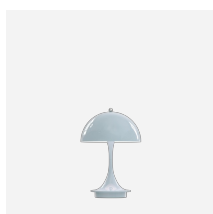

Panthella Table 320

Panthella Table 320 - 5744168012

The fixture emits a soft, comfortable, glare-free, light. The metal-shade versions direct the light directly downward, creating a pleasant illumination due to the inner white-painted shade and the reflection from the trumpet-shaped stem. The opal acrylic produces a diffused, comfortable light due to the translucent shade, the downward reflection from the inner shade, and the reflection from the trumpet-shaped stem.

Product info

Information

White cord on white opal and metallised brass versions. Black cord on grey opal and chrome versions.

Mounting

Cord type: Plastic cord with plug. Cord length: 2.5 m. Light control: On/off switch on cord. Diffuser with bajonet lock.

Finish

White opal acrylic shade with white stand. Grey opal acrylic shade with high-luster chrome stand. High-luster chrome shade and stand. Brass metallised shade and stand.

Materials

Shade: Injection-molded acrylic or deep-drawn steel. Base and housing: Cast aluminum. Diffuser: Injection-molded opal pmma.

White cord on white opal and metallised brass versions. Black cord on grey opal and chrome versions.

Product family

Panthella Floor

Panthella Table

Panthella MINI

Panthella Portable

Panthella Portable V2

Panthella Portable Metal