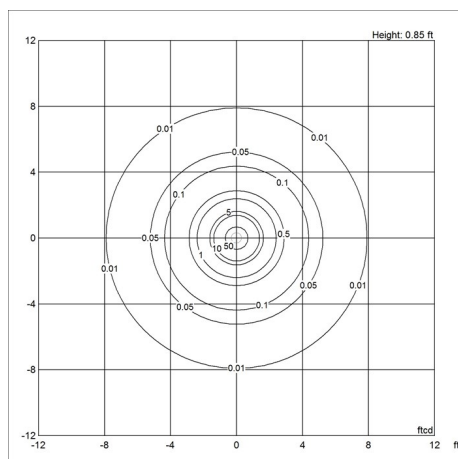

Light distribution diagrams

Isolux

Spare parts & accessories

Product	Variant number
Panthella Table 320 diffuser	5744167592
Panthella Table 320 bayonet base	5744167602
Panthella Table 320 shade opal	5744167615
Panthella Table 320 shade brass PVD	5744167628
Panthella Table 320 shade chrome	5744167631
Panthella Table 320 top nut chrome	5744167644
Panthella Table 320 top nut brass PVD	5744167657
Panthella Table 320 shade opal grey	5744168041

Data specifications

Colour	High lustre chrome plated	Length	320
Width	320	Height	438
Built-in Height	-	IP class	-
Class	II	Net Weight	1.5
Standby (W)	-	Power Factor (P = 100 % / P = 50 %)	-