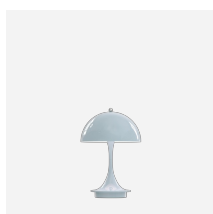

# Panthella Table 320

Panthella Table 320 - 5744167152

The fixture emits a soft, comfortable, glare-free, light. The metal-shade versions direct the light directly downward, creating a pleasant illumination due to the inner white-painted shade and the reflection from the trumpet-shaped stem. The opal acrylic produces a diffused, comfortable light due to the translucent shade, the downward reflection from the inner shade, and the reflection from the trumpet-shaped stem.

### Information

White cord on white opal and metallised brass versions. Black cord on grey opal and chrome versions.

## Product family

Panthella Floor

Panthella Table

Panthella MINI

Panthella Portable

Panthella Portable V2

Panthella Portable Metal