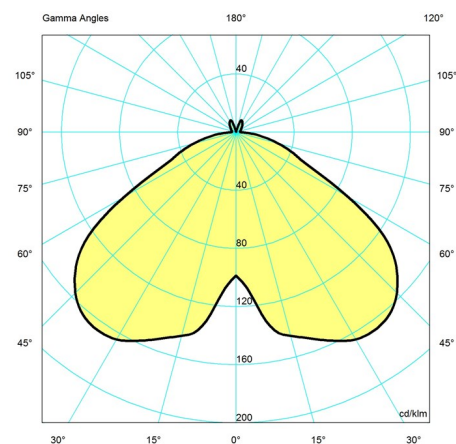

Polar

Spare parts & accessories

Product	Variant number
Panthella Table 320 diffuser	5744167592
Panthella Table 320 bayonet base	5744167602
Panthella Table 320 shade opal	5744167615
Panthella Table 320 shade brass PVD	5744167628
Panthella Table 320 shade chrome	5744167631
Panthella Table 320 top nut chrome	5744167644
Panthella Table 320 top nut brass PVD	5744167657
Panthella Table 320 shade opal grey	5744168041

Data specifications

Colour	High lustre chrome plated	Length	320
Width	320	Height	438
Built-in Height	-	IP class	-
Class	II	Net Weight	1.5
Standby (W)	-	Power Factor (P = 100 % / P = 50 %)	-