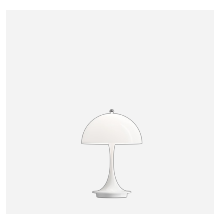

Panthella Portable