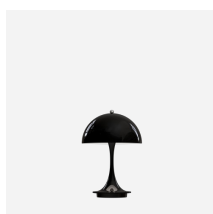

# Panthella Table 320

Panthella Table 320 - 5744167152

The fixture emits a soft, comfortable, glare-free, light. The metal-shade versions direct the light directly downward, creating a pleasant illumination due to the inner white-painted shade and the reflection from the trumpet-shaped stem. The opal acrylic produces a diffused, comfortable light due to the translucent shade, the downward reflection from the inner shade, and the reflection from the trumpet-shaped stem.

### Information

White cord on white opal and metallised brass versions. Black cord on grey opal and chrome versions.

## Product family

Panthella Floor

Panthella Table

Panthella MINI

Panthella Portable

Panthella Portable V2

Panthella Portable Metal