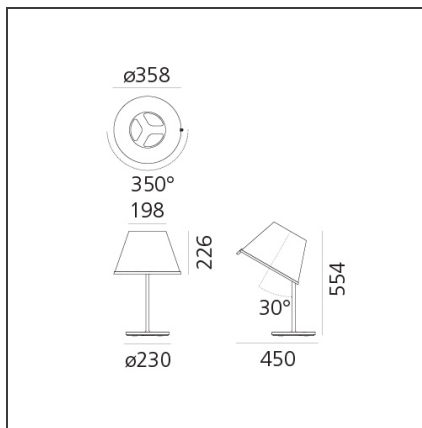

Choose Table - Parchment/Chrome

IP20    

DESIGN BY

Matteo Thun

DESCRIPTION

TECHNICAL DRAWINGS

FEATURES

Article Code:	1128120A	Material:	Metal, zamac, polycarbonate, parchment paper
Colour:	Parchment/Chrome	Series:	Design, Scenarios
Installation:	Table, Floor, Wall, Suspension	Area contract:	Hospitality
Environment:	Indoor	Emission:	Direct Spot

DIMENSIONS

Height:	cm 55.4	Max Extension Length:	cm 45
Base Diameter:	cm 23	Impact Resistance:	N/D
Inclination:	cm 30	Glow Wire Test:	750
Rotation:	cm 350		

NOT INCLUDED SOURCES

Category:	HALO	Color Rendering:	2800K
Number:	1		
Watt:	57W		
Socket:	E27		

ALTERNATIVE SOURCES

Category:	LED
Number:	1
Watt:	8W
Type:	2
Socket:	E27
Class:	A

LUMINAIRE

Watt:	57W	Delivered lumens output (lm):	820lm
Voltage:	220V-240V	CCT:	2800K

Notes

The diffuser tilts 30° and rotates 350° on its axis.