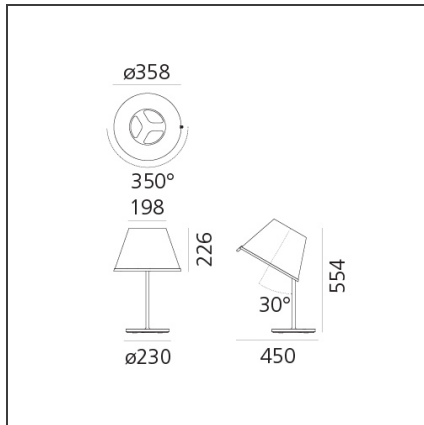

**Choose Table - White/Chrome**

IP20    

**DESIGN BY**

Matteo Thun

**DESCRIPTION**

**TECHNICAL DRAWINGS**

**FEATURES**

<b>Article Code:</b>	1128110A	<b>Material:</b>	Steel, zamac, polycarbonate, parchment paper
<b>Colour:</b>	White/Chrome	<b>Series:</b>	Design, Scenarios
<b>Installation:</b>	Table, Floor, Wall, Suspension	<b>Area contract:</b>	Hospitality
<b>Environment:</b>	Indoor	<b>Emission:</b>	Direct Spot

**DIMENSIONS**

<b>Height:</b>	cm 55.4	<b>Max Extension Length:</b>	cm 45
<b>Base Diameter:</b>	cm 23	<b>Impact Resistance:</b>	N/D
<b>Inclination:</b>	cm 30	<b>Glow Wire Test:</b>	750
<b>Rotation:</b>	cm 350		

**LUMINAIRE**

<b>Watt:</b>	57W	<b>Delivered lumens output (lm):</b>	820lm
<b>Voltage:</b>	220V-240V	<b>CCT:</b>	2800K

**Notes**

The diffuser tilts 30° and rotates 350° on its axis.