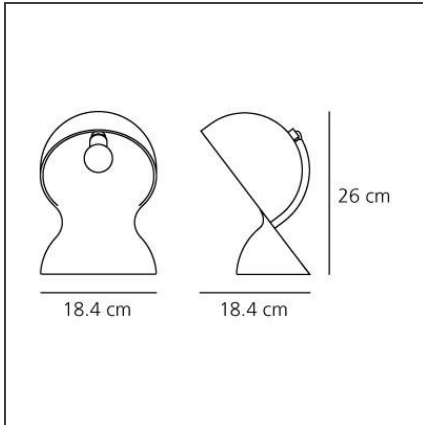

TECHNICAL DRAWINGS

FEATURES

Article Code:	1466000A	Material:	Polycarbonate
Colour:	White	Series:	Design
Installation:	Table	Area contract:	Residential
Environment:	Indoor	Emission:	Direct

DIMENSIONS

Length:	cm 18.4	Impact Resistance:	N.D.
Width:	cm 18.4	Glow Wire Test:	N.D.
Height:	cm 26		

NOT INCLUDED SOURCES

Category:	HALO
Number:	1
Watt:	30W
Lbs:	D45
Socket:	E14

ALTERNATIVE SOURCES

Category:	LED
Number:	1
Watt:	4W
Delivered lumens output (lm):	370lm
Type:	2
Socket:	E14
Class:	A

LUMINAIRE

Watt:	28W	Delivered lumens output (lm):	345lm
Voltage:	220V-240V	CCT:	2800K

Notes

Minimum 4 pieces per package.