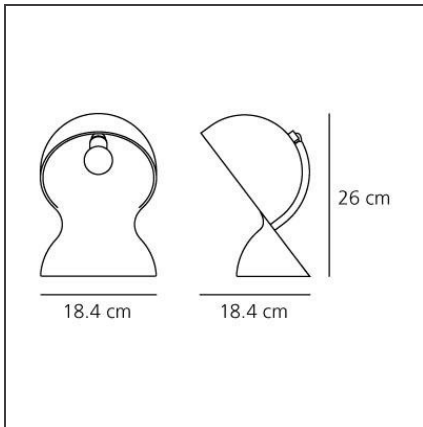

TECHNICAL DRAWINGS

FEATURES

Article Code:	1466030A	Material:	polycarbonate
Colour:	Black	Series:	Design
Installation:	Table	Area contract:	Residential
Environment:	Indoor	Emission:	Direct

DIMENSIONS

Length:	cm 18.4	Impact Resistance:	N.D.
Width:	cm 18.4	Glow Wire Test:	N.D.
Height:	cm 26		

NOT INCLUDED SOURCES

Category:	HALO
Number:	1
Watt:	30W
Lbs:	D45
Socket:	E14

ALTERNATIVE SOURCES

Category:	LED
Number:	1
Watt:	4W
Delivered lumens output (lm):	370lm
Type:	2
Socket:	E14
Class:	A

LUMINAIRE

Watt:	28W	Delivered lumens output (lm):	345lm
Voltage:	220V-240V	CCT:	2800K

Notes

Minimum 4 pieces per package.