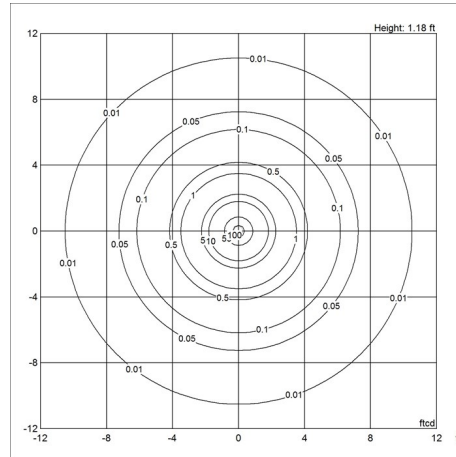

Product family

Keglen

Keglen Wall

Keglen Floor

Light distribution diagrams

Cartesian

Isolux

Polar

Spare parts & accessories

Product	Variant number
Adaptor 12V black	5744164867
Adaptor 12V white	5744164870
Keglen Table diffuser	5744167754

Data specifications

Colour	White	Length	175
Width	175	Height	440
Built-in Height	-	IP class	-
Class	II	Net Weight	1.5
Standby (W)	-	Power Factor (P = 100 % / P = 50 %)	-
Inrush Current	-	Light source	LED 2700-2000K D2W 8.5W
Kelvin	2700	CRI	90