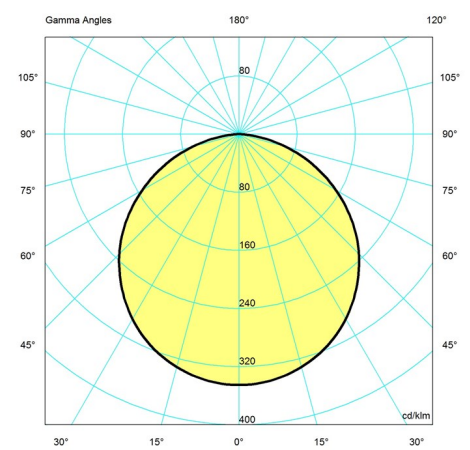

Product family

Keglen

Keglen Wall

Keglen Floor

Light distribution diagrams

Cartesian

Isolux

Polar