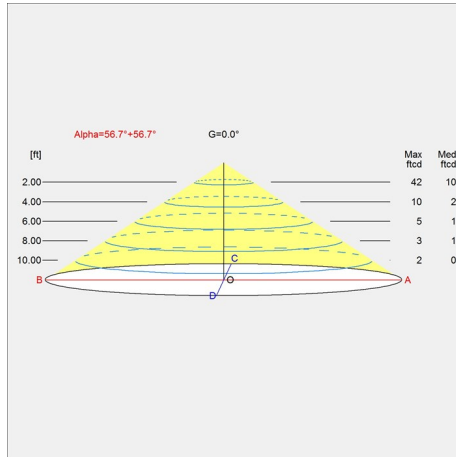

Product family

Keglen

Keglen Wall

Keglen Floor

Light distribution diagrams

Cartesian

Isolux

Polar

Spare parts & accessories

Product	Variant number
Adaptor 12V black	5744164867
Adaptor 12V white	5744164870
Keglen Table diffuser	5744167754

Data specifications

Colour	White	Length	175
Width	175	Height	440
Built-in Height	-	IP class	-
Class	II	Net Weight	1.5
Standby (W)	-	Power Factor (P = 100 % / P = 50 %)	-
Inrush Current	-	Light source	LED 2700-2000K D2W 8.5W
Kelvin	2700	CRI	90