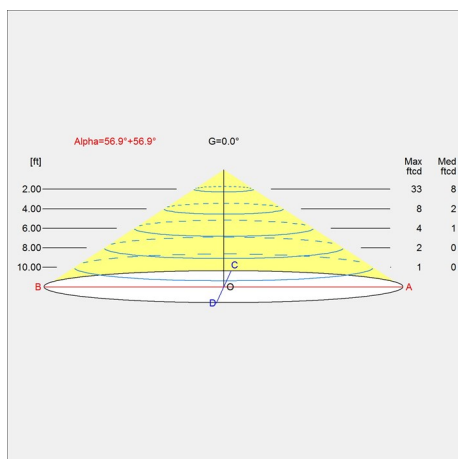

Product family

Keglen

Keglen Wall

Keglen Floor

Light distribution diagrams

Cartesian

Isolux

Polar