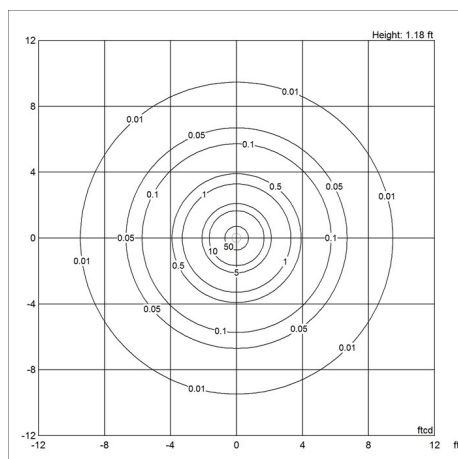

Product family

Keglen

Keglen Wall

Keglen Floor

Light distribution diagrams

Cartesian

Isolux

Polar

Spare parts & accessories

Product	Variant number
Keglen Table diffuser	5744167754
Adaptor 12V black	5744164867
Adaptor 12V white	5744164870

Data specifications

Colour	Black	Length	175
Width	175	Height	440
Built-in Height	-	IP class	-
Class	II	Net Weight	1.5
Standby (W)	-	Power Factor (P = 100 % / P = 50 %)	-
Inrush Current	-	Light source	LED 2700-2000K D2W 8.5W
Kelvin	2700	CRI	90