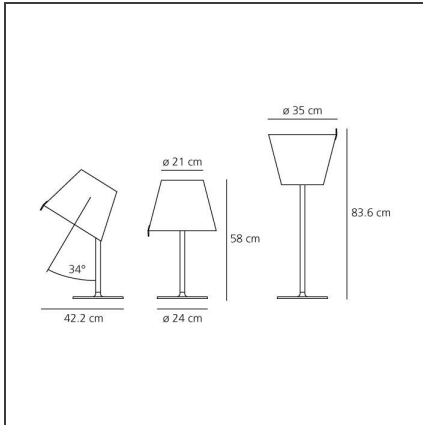

TECHNICAL DRAWINGS

FEATURES

Article Code:	0315020A	Material:	Aluminium, zamak, silk satin fabric and technopolymer
Colour:	Natural	Series:	Design
Installation:	Table, Floor, Wall	Area contract:	Hospitality, Residential
Environment:	Indoor	Emission:	Diffused And Direct, indirect

DIMENSIONS

Height:	cm 58	Impact Resistance:	N/D
Base Diameter:	cm 24	Glow Wire Test:	650
Max Extension Height:	cm 83.6		

NOT INCLUDED SOURCES

Category:	HALO	Color Rendering:	2800K
Number:	2		
Watt:	57W		
Socket:	E27		

ALTERNATIVE SOURCES

Category:	LED
Number:	2
Watt:	8W
Delivered lumens output (lm):	900lm
Type:	2
Socket:	E27
Class:	A

LUMINAIRE

Watt:	104W	Delivered lumens output (lm):	967lm
Voltage:	220V-240V	CCT:	2800K
		Efficiency:	58%
		Efficacy:	9.3lm/W
		CRI:	100

Notes

Adjustable diffuser into three different positions.