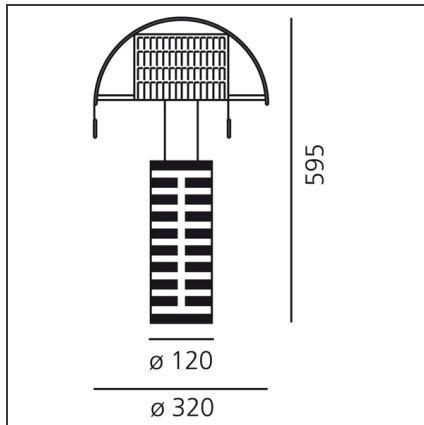

Shogun tavolo

IP20   

TECHNICAL DRAWINGS

DESIGN BY

Mario Botta

DESCRIPTION

Painted metal stem; white adjustable diffusers in painted perforated plate steel.

FEATURES

Article Code:	A000300	Material:	aluminium, steel
Colour:	Black / White	Series:	Design
Installation:	Table	Area contract:	Residential
Environment:	Indoor	Emission:	Diffused

DIMENSIONS

Height:	cm 59,5
Base Diameter:	cm 12

NOT INCLUDED SOURCES

Category:	HALO	Color Rendering:	1a
Number:	1	Color temperature (K):	2900K
Watt:	150W		
Lbs:	Qt32		
Socket:	E27		
Duration (h):	2000h		

ALTERNATIVE SOURCES

Category:	LED
Number:	1
Watt:	8W
Type:	2
Socket:	E27
Class:	A