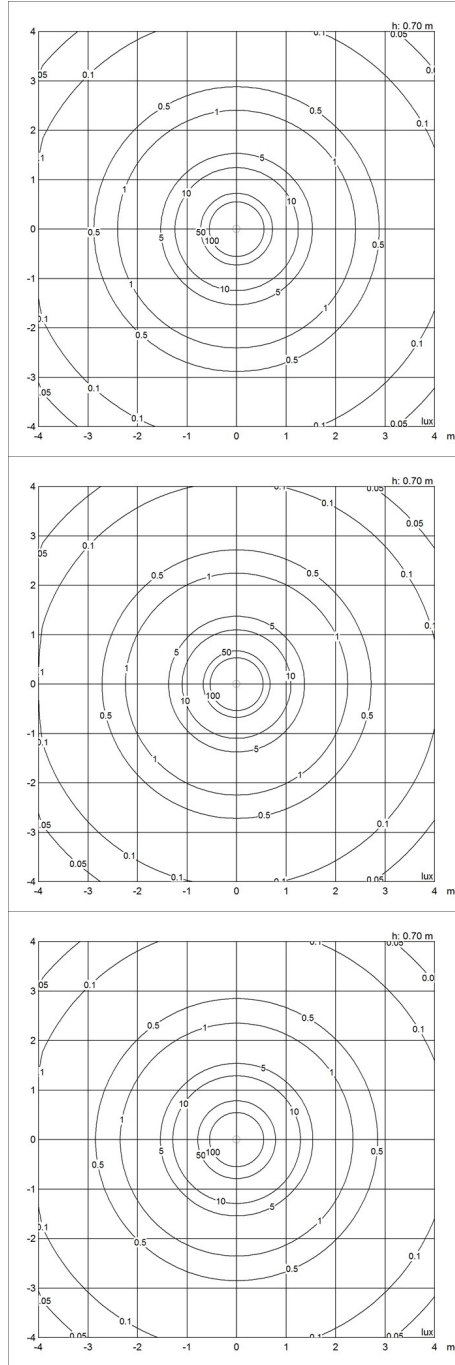

**Carl Hansen &
Son Showroom**

Product info

Mounting

Suspension type: Cable 2x0,75mm². Canopy: Yes. Length: 3m.

Finish

Grey top, Copper top, Red top, Yellow top, wet painted.

Materials

Shade: Drawn aluminium.

Light source

1x25W E27

Light distribution diagrams

Cartesian

Isolux

Polar

Cartesian

Isolux

Polar

Spare parts & accessories

Product	Variant number
Canopy White 2-part tophat @	5749329034
Cirque Ø380 susp 60W E27	5741097487
Cirque Ø220 susp 40W E27	5741097490
Cirque Ø150 susp 25W E27	5741097500

Data specifications

Colour	Copper top	Length	150
Width	150	Height	189
Built-in Height	-	IP class	20
Class	II	Net Weight	1.1

Cirque

Standby (W)	-	Power Factor (P = 100 % / P = 50 %)	-
Inrush Current	-	Light source	1x25W E27
Kelvin	-	CRI	-
SDCM	-	Lumen	-
Watt	-	Efficacy	-
Light control	-	Min. Dim Level (%)	-
UGR Transversal / Axial	25.5/25.5	L80B50 (hours)	-
Driver life	-		