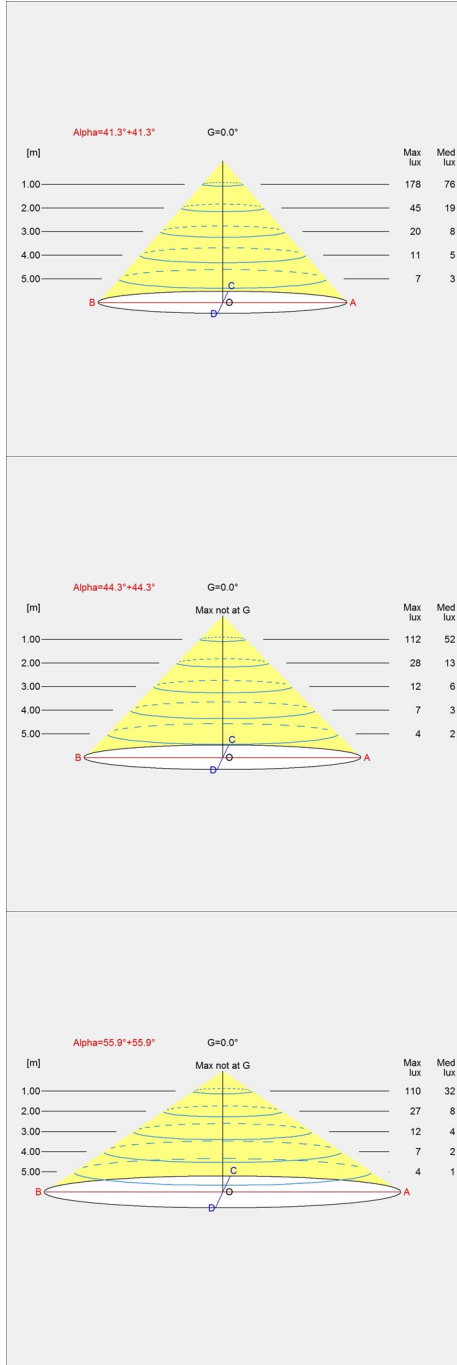

**Carl Hansen &
Son Showroom**

Product info

Mounting

Suspension type: Cable 2x0,75mm². Canopy: Yes. Length: 3m.

Finish

Grey top, Copper top, Red top, Yellow top, wet painted.

Materials

Shade: Drawn aluminium.

Sizes and weights

Width x Height x Length (mm) | 220 x 295 x 220 Max 1.6 kg | 380 x 478 x 380 Max 3.9 kg | 150 x 189 x 150 Max 1.1 kg

Class

Ingress protection IP20. Electric shock protection II wo. ground.

Light source

1x25W E27

Light distribution diagrams

Cartesian

Isolux

Polar

Cartesian

Isolux

Data specifications

Colour	Copper top	Length	150
Width	150	Height	189
Built-in Height	-	IP class	20
Class	II	Net Weight	1.1

Cirque

Standby (W)	-	Power Factor (P = 100 % / P = 50 %)	-
Inrush Current	-	Light source	1x25W E27
Kelvin	-	CRI	-
SDCM	-	Lumen	-
Watt	-	Efficacy	-
Light control	-	Min. Dim Level (%)	-
UGR Transversal / Axial	25.5/25.5	L80B50 (hours)	-
Driver life	-		