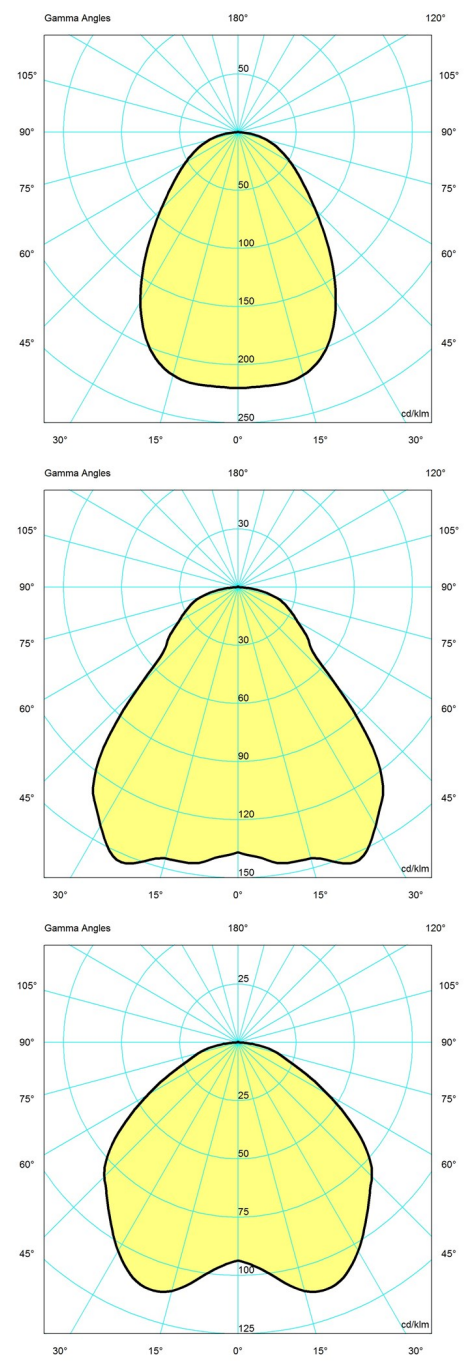

Sizes and weights

Width x Height x Length (mm) | 220 x 295 x 220 Max 1.6 kg | 380 x 478 x 380 Max 3.9 kg | 150 x 189 x 150 Max 1.1 kg

Class

Ingress protection IP20. Electric shock protection II wo. ground.

Light source

1x25W E27

Light distribution diagrams

Cartesian

Isolux

Polar

Cartesian

Isolux

Polar

Spare parts & accessories

Product	Variant number
Canopy White 2-part tophat @	5749329034
Cirque Ø380 susp 60W E27	5741097487
Cirque Ø220 susp 40W E27	5741097490
Cirque Ø150 susp 25W E27	5741097500

Data specifications

Colour	Copper top	Length	150
Width	150	Height	189
Built-in Height	-	IP class	20
Class	II	Net Weight	1.1

Cirque

Standby (W)	-	Power Factor (P = 100 % / P = 50 %)	-
Inrush Current	-	Light source	1x25W E27
Kelvin	-	CRI	-
SDCM	-	Lumen	-
Watt	-	Efficacy	-
Light control	-	Min. Dim Level (%)	-
UGR Transversal / Axial	25.5/25.5	L80B50 (hours)	-
Driver life	-		