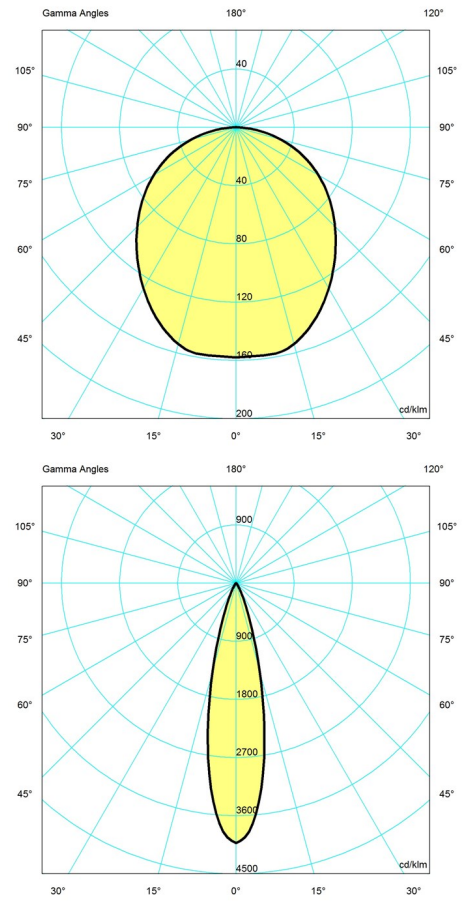

Sizes and weights

Width x Height x Length (mm) | 220 x 295 x 220 Max 1.6 kg | 380 x 478 x 380 Max 3.9 kg | 150 x 189 x 150 Max 1.1 kg

Class

Ingress protection IP20. Electric shock protection II wo. ground.

Light source

1x25W E27

Light distribution diagrams

Cartesian

Isolux

Polar

Cartesian

Isolux

Polar

Spare parts & accessories

Product	Variant number
Canopy White 2-part tophat @	5749329034
Cirque Ø380 susp 60W E27	5741097487
Cirque Ø220 susp 40W E27	5741097490
Cirque Ø150 susp 25W E27	5741097500

Data specifications

Colour	Copper top	Length	150
Width	150	Height	189
Built-in Height	-	IP class	20
Class	II	Net Weight	1.1

Cirque

Standby (W)	-	Power Factor (P = 100 % / P = 50 %)	-
Inrush Current	-	Light source	1x25W E27
Kelvin	-	CRI	-
SDCM	-	Lumen	-
Watt	-	Efficacy	-
Light control	-	Min. Dim Level (%)	-
UGR Transversal / Axial	25.5/25.5	L80B50 (hours)	-
Driver life	-		