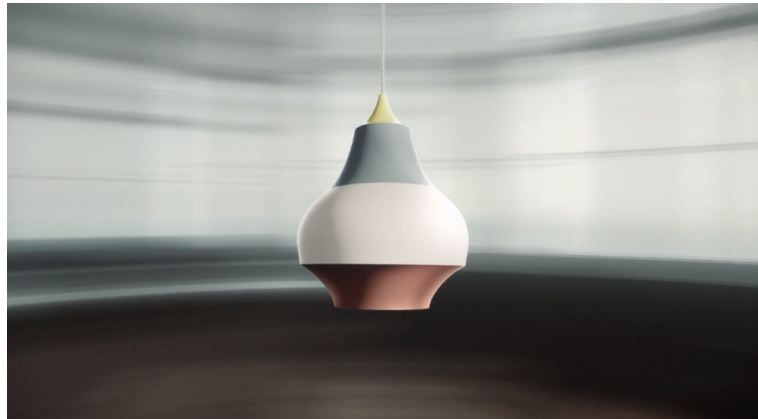

Cirque

Cirque - 5741097364

The fixture provides a downward glare-free soft light by means of the white lacquered inner reflector.

Clara von Zweigbergk

Clara von Zweigbergk was born in Stockholm and studied graphic design and illustration at Beckmans School of Design in Stockholm and the Art Center College of Design in Pasadena, USA.

**Carl Hansen &
Son Showroom**

Product info

Mounting

Suspension type: Cable 2x0,75mm². Canopy: Yes. Length: 3m.

Finish

Grey top, Copper top, Red top, Yellow top, wet painted.

Materials

Shade: Drawn aluminium.