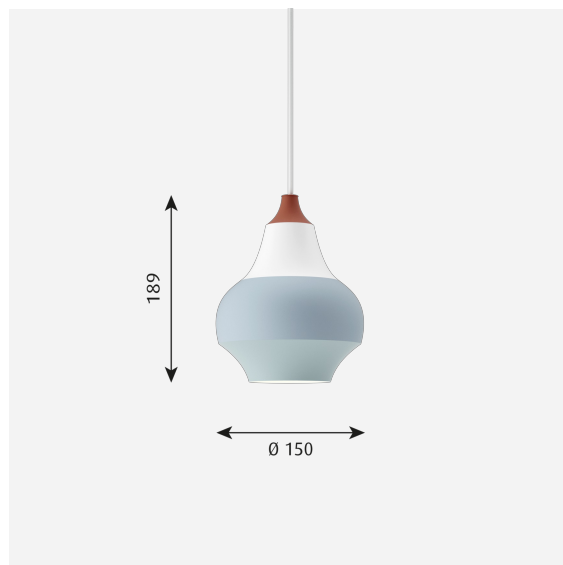

Product info

Mounting

Suspension type: Cable 2x0,75mm². Canopy: Yes. Length: 3m.

Finish

Grey top, Copper top, Red top, Yellow top, wet painted.

Materials

Shade: Drawn aluminium.

Sizes and weights

Width x Height x Length (mm) | 220 x 295 x 220 Max 1.6 kg | 380 x 478 x 380 Max 3.9 kg | 150 x 189 x 150 Max 1.1 kg

Class

Ingress protection IP20. Electric shock protection II wo. ground.

Light source

1x25W E27