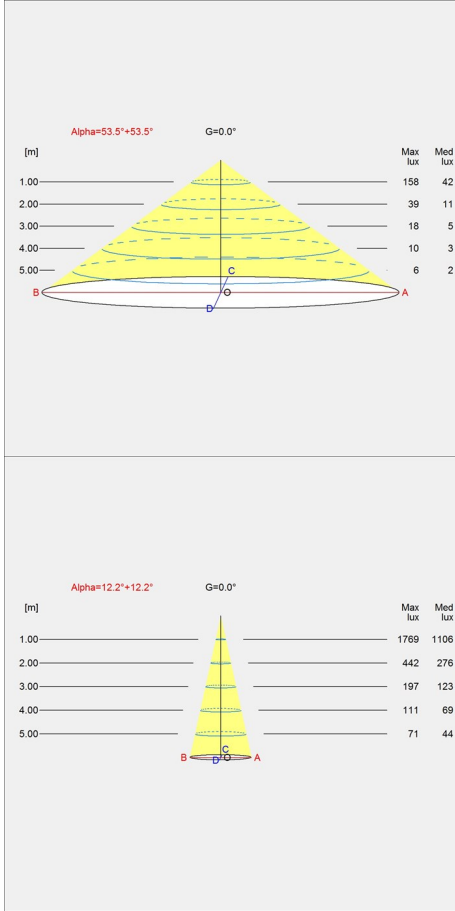

Sizes and weights

Width x Height x Length (mm) | 220 x 295 x 220 Max 1.6 kg | 380 x 478 x 380 Max 3.9 kg | 150 x 189 x 150 Max 1.1 kg

Class

Ingress protection IP20. Electric shock protection II wo. ground.

Light source

1x25W E27

Light distribution diagrams

Cartesian

Isolux

Polar

Cartesian

Isolux

Polar

Spare parts & accessories

Product	Variant number
Canopy White 2-part tophat @	5749329034
Cirque Ø380 susp 60W E27	5741097487
Cirque Ø220 susp 40W E27	5741097490
Cirque Ø150 susp 25W E27	5741097500

Data specifications

Colour	Copper top	Length	150
Width	150	Height	189
Built-in Height	-	IP class	20
Class	II	Net Weight	1.1

Cirque

Standby (W)	-	Power Factor (P = 100 % / P = 50 %)	-
Inrush Current	-	Light source	1x25W E27
Kelvin	-	CRI	-
SDCM	-	Lumen	-
Watt	-	Efficacy	-
Light control	-	Min. Dim Level (%)	-
UGR Transversal / Axial	25.5/25.5	L80B50 (hours)	-
Driver life	-		