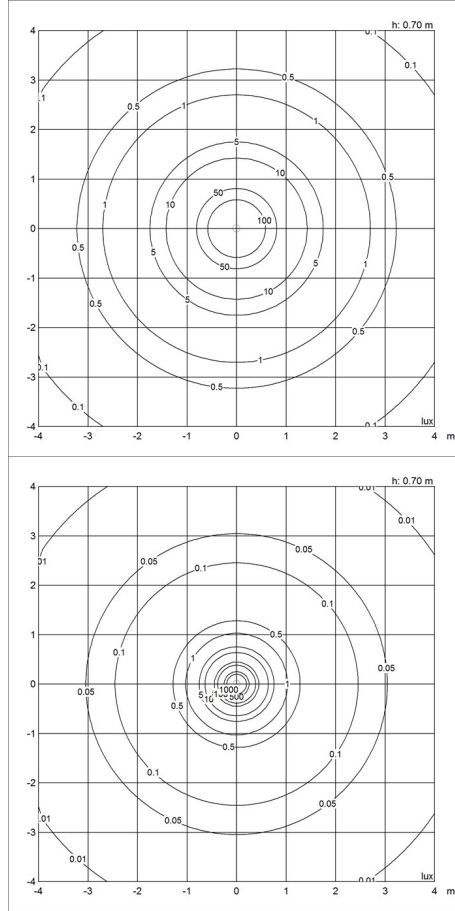

Sizes and weights

Width x Height x Length (mm) | 220 x 295 x 220 Max 1.6 kg | 380 x 478 x 380 Max 3.9 kg | 150 x 189 x 150 Max 1.1 kg

Class

Ingress protection IP20. Electric shock protection II wo. ground.

Light source

1x25W E27

Light distribution diagrams

Cartesian

Isolux

Polar

Cartesian

Isolux

Polar

Spare parts & accessories

Product	Variant number
Canopy White 2-part tophat @	5749329034
Cirque Ø380 susp 60W E27	5741097487
Cirque Ø220 susp 40W E27	5741097490
Cirque Ø150 susp 25W E27	5741097500

Data specifications

Colour	Copper top	Length	150
Width	150	Height	189
Built-in Height	-	IP class	20
Class	II	Net Weight	1.1

Cirque

Standby (W)	-	Power Factor (P = 100 % / P = 50 %)	-
Inrush Current	-	Light source	1x25W E27
Kelvin	-	CRI	-
SDCM	-	Lumen	-
Watt	-	Efficacy	-
Light control	-	Min. Dim Level (%)	-
UGR Transversal / Axial	25.5/25.5	L80B50 (hours)	-
Driver life	-		