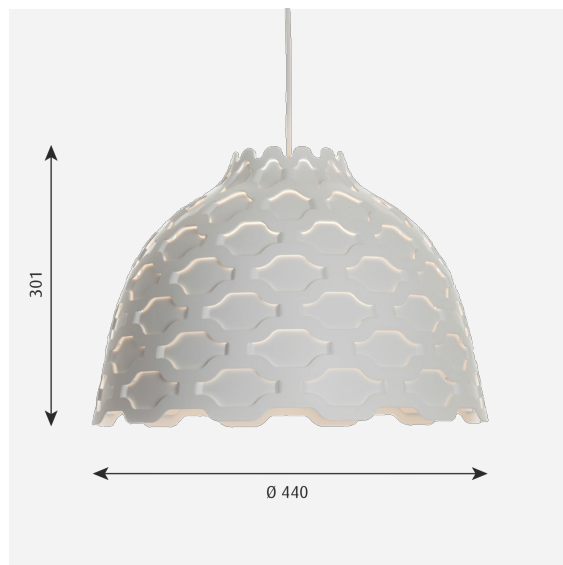

Product info

Mounting

Suspension type: Cable 2x1mm². Canopy: Yes. Cable length: 3m.

Finish

White, powder coated.

Materials

Shade: Spun aluminium. Punched and embossed. Suspension: Powder coated die casted aluminium. Diffuser ball: Mouth-blown white opal glass.

Sizes and weights

Width x Height x Length (mm) | 440 x 301 x 440 Max 3.8 kg

Class

Ingress protection IP20. Electric shock protection II wo. ground.

Specification notes

The innovation of light sources is ongoing. Consequently, we only inform about the maximum wattages. On www.louispoulsen.com we update a list of recommended light sources.

Light source

1x70W E27