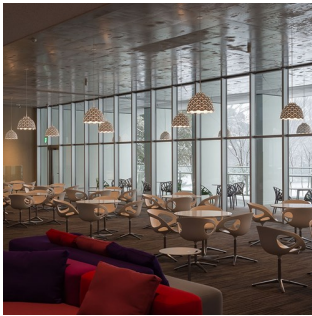

**Jissen 120th
memorial square
(Jissen Women's
University)**