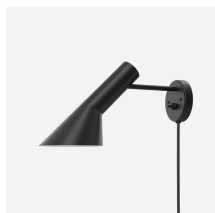

Product info

Information

The white version is supplied with a white cable and the black version is supplied with a black cable. Compatible with leading and trailing edge mains dimmers. Please note that low power consumption on some products can affect dimming properties.

Mounting

Suspension type: Cable 2x0,75mm². Canopy: Yes. Cable length: 4m.

Finish

White or black, wet painted.

Materials

Shades: Spun aluminium. Rings: Steel. Diffuser: Frosted acrylic

Sizes and weights

Width x Height x Length (mm) | 370 x 181 x 370 Max 1.9 kg | 500 x 225 x 500 Max 5.8 kg | 250 x 115 x 250 Max 2.4 kg

Class

Ingress protection IP20. Electric shock protection I w/ ground.

Light source

LED 2700K 8W
Lumen: 597

Information

The white version is supplied with a white cable and the black version is supplied with a black cable. Compatible with leading and trailing edge mains dimmers. Please note that low power consumption on some products can affect dimming properties.

Product family

AJ Wall