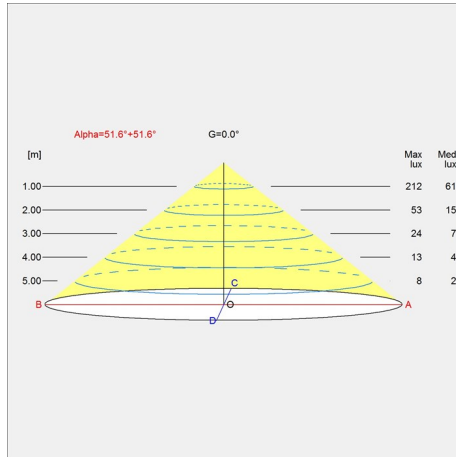

Light distribution diagrams

Cartesian