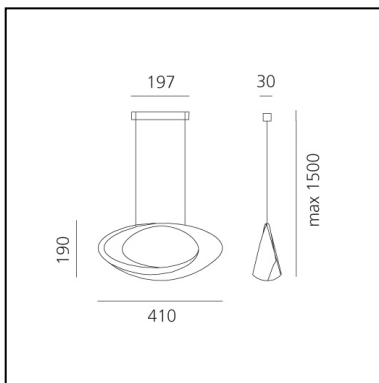

## LUMINAIRE

- Watt: **44W**
- Voltage: **220-240V**
- Delivered lumens output: **2641lm**
- CCT: **2700K**
- Efficiency: **73%**
- Efficacy: **60.01lm/W**
- CRI: **95**
- Dimmable Typology: **Push**

## FEATURES

- Article Code: **1182W10A**
- Colour: **White**
- Installation: **Suspension**
- Material: **Aluminium**
- Series: **Design Collection**
- Environment: **Indoor**
- Area contract: **Residential**
- Emission: **Indirect Diffused**
- design by: **Eric Solè**

## DIMENSIONS

- Width: **cm 41**
- Base Length: **cm 19**
- Base Width: **cm 9.5**
- Max Height from ceiling: **cm 150**
- Glow Wire Test: **750°**

## SOURCES INCLUDED

- Category: **Led**
- Number: **1**
- Watt: **37W**
- Delivered lumens output: **3761lm**
- Color temperature (K): **2700K**
- CRI: **90**
- Color Tolerance: **MacAdam 2SDCM**