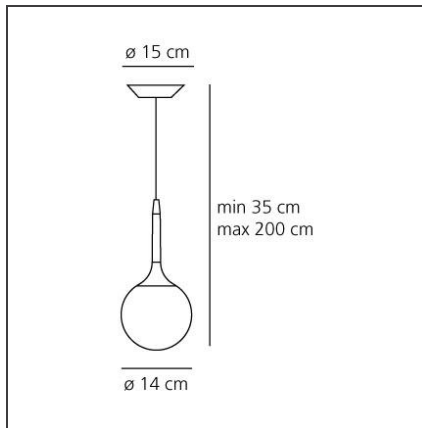

Castore suspension 14 (E14)

IP 20    Dimmerable: 

DESIGN BY

Michele De Lucchi, Huub Ubbens

DESCRIPTION

The spherical diffuser design is enhanced by a removable-fitting and tapering luminous stem, that makes a sweet transition from the strong diffuser light to the blind lamp structure area. Ceiling rose and stem in thermoplastic resin, blown glass diffuser.

TECHNICAL DRAWINGS

FEATURES

Article Code:	1045110a	Material:	Blown glass, polycarbonate
Colour:	White	Series:	Design
Installation:	Suspension	Area contract:	Hospitality, Retail, Residential
Environment:	Indoor	Emission:	Diffused

DIMENSIONS

Height:	cm 30	Glow Wire Test:	850
Base Diameter:	cm 15		
Max Height from ceiling:	cm 200		

SOURCES NOT INCLUDED

Category:	LED
Number:	1
Watt:	4W
Type:	2
Socket:	E14

LUMINAIRE

Watt:	4W	Delivered lumens output (lm):	296lm
Voltage:	220V-240V	CCT:	2700K
		Efficiency:	86%
		Efficacy:	74.04lm/W
		CRI:	80