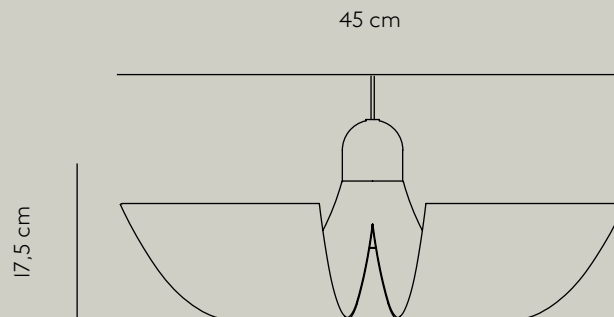

AYTM

CYCNUS PENDANT (LARGE)

Product sheet

SPECIFICATIONS

<i>PRODUCT TYPE</i>	Pendant
<i>PRODUCT NAME</i>	CYCNUUS
<i>COLOURS</i>	Black & Gold Taupe & Gold
<i>DIMENSION</i>	Ø:45 H:18 cm Cord lenght: 300 cm
<i>WEIGHT</i>	1,59 kg
<i>MATERIAL</i>	Lampshade: Aluminum with powder coating Deco: Aluminum with brass plating Socket: Porcelain Cord: Black textile
<i>QUANTITY PER PARCEL</i>	1
<i>PACKAGING DIMENSIONS</i>	L:54 W:54 H:25 cm
<i>PACKAGING WEIGHT</i>	4 kg
<i>SOCKET / WATT / VOLTAGE</i>	For all lamps the light source is E27 max 25W & 220/240 voltage. The lamps can also be used with light dimmers to adjust brightness. We recommend a semi-coated 4W light source for a special effect that comes together with the design of the lamps.
<i>TESTED WITH</i>	IP20
<i>COMPLIANT WITH</i>	  