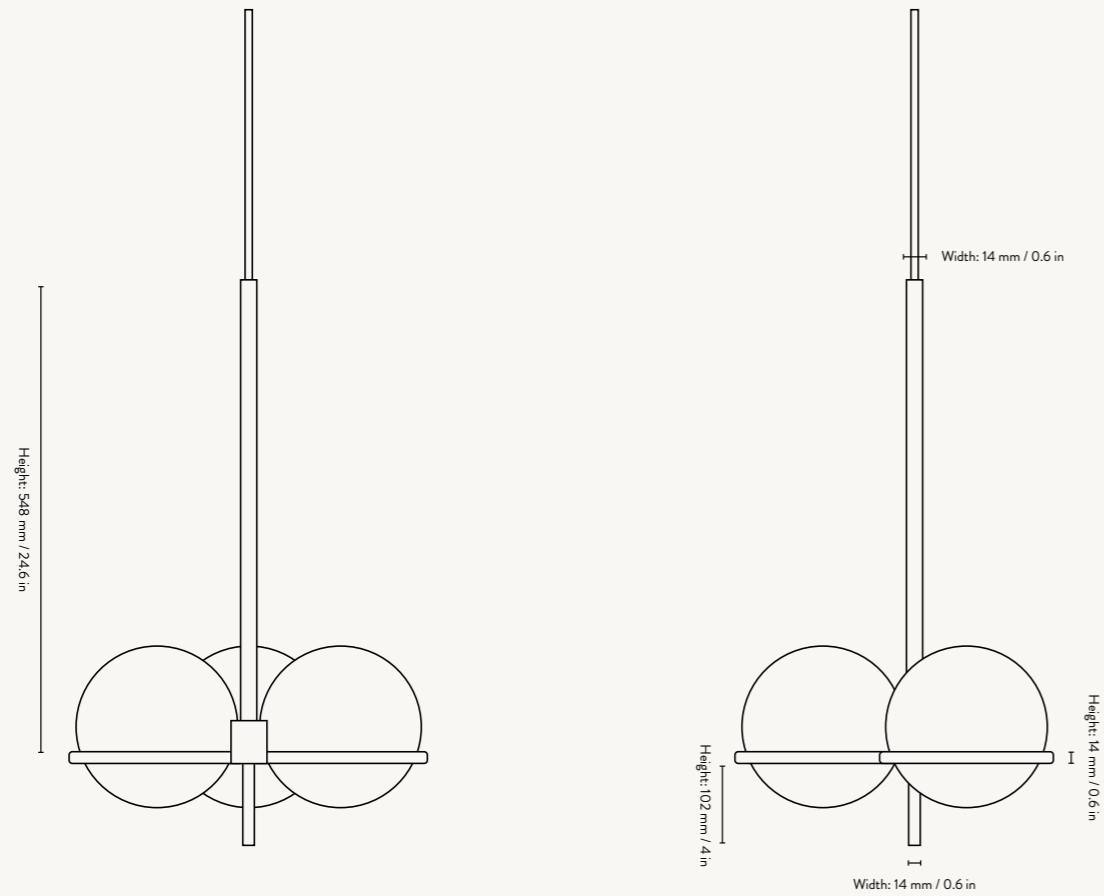

ERA CHANDELIER

PRODUCT INFO

ferm
L I V I N G

ERA CHANDELIER

The Era Chandelier is an elegant statement lamp inspired by the clear lines and geometric shapes of the 20's Art Deco Movement. With three opal glass globes resting effortlessly on a light, powder-coated iron structure, the chandelier has a feminine and delicate expression, which nods to the distinctive era and represents everything we love about timeless design and simplicity in construction. Let the Era Chandelier adorn your hallway, stairways, or light up the conversation at the dinner table.

PRODUCT INFO

| | |
|---------------------------|---|
| Product type: | Chandelier |
| Origin: | China |
| Weight: | 3 kg |
| Material: | Powder coated iron. White opal glass |
| Dimensions: | Ø: 47.6 x H: 20 cm Ø: 18.7 x H: 7.9 in |
| Design: | ferm LIVING |
| Care instructions: | Wipe with a damp cloth |

1104265567
Eggshell

ERA CHANDELIER

The Era Chandelier is an elegant statement lamp inspired by the clear lines and geometric shapes of the 20's Art Deco Movement.

Life is full of contrasts

As we navigate expectations and dreams in the search for meaning and comfort, we long for a balanced life with room for chaos and calm, moments of reflection and times of joy. A place where we can be ourselves, realise the true value of things and feel at home.