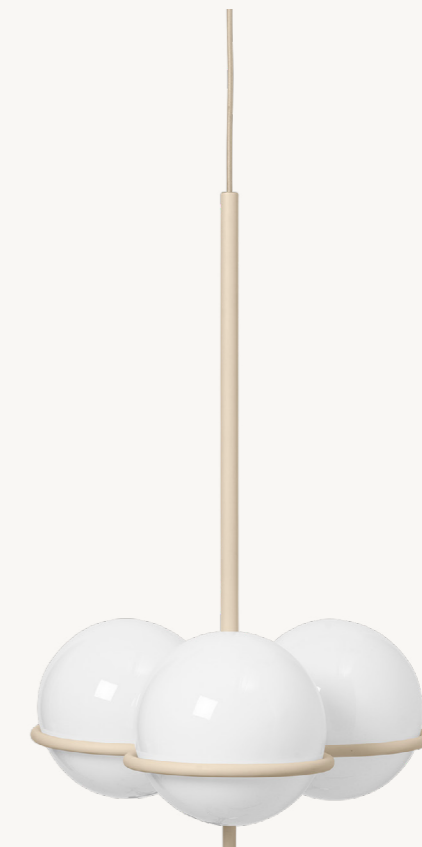

ERA CHANDELIER

PRODUCT INFO

ferm
L I V I N G

ERA CHANDELIER

The Era Chandelier is an elegant statement lamp inspired by the clear lines and geometric shapes of the 20's Art Deco Movement. With three opal glass globes resting effortlessly on a light, powder-coated iron structure, the chandelier has a feminine and delicate expression, which nods to the distinctive era and represents everything we love about timeless design and simplicity in construction. Let the Era Chandelier adorn your hallway, stairways, or light up the conversation at the dinner table.

PRODUCT INFO

| | |
|---------------------------|---|
| Product type: | Chandelier |
| Origin: | China |
| Weight: | 3 kg |
| Material: | Powder coated iron. White opal glass |
| Dimensions: | Ø: 47.6 x H: 20 cm Ø: 18.7 x H: 7.9 in |
| Design: | ferm LIVING |
| Care instructions: | Wipe with a damp cloth |

1104265567
Eggshell

ERA CHANDELIER

The Era Chandelier is an elegant statement lamp inspired by the clear lines and geometric shapes of the 20's Art Deco Movement.

Life is full of contrasts

As we navigate expectations and dreams in the search for meaning and comfort, we long for a balanced life with room for chaos and calm, moments of reflection and times of joy. A place where we can be ourselves, realise the true value of things and feel at home.