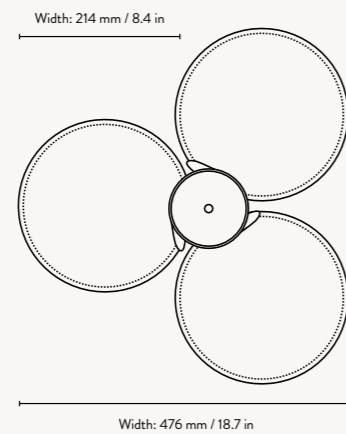

ERA CHANDELIER

The Era Chandelier is an elegant statement lamp inspired by the clear lines and geometric shapes of the 20's Art Deco Movement.

Life is full of contrasts

As we navigate expectations and dreams in the search for meaning and comfort, we long for a balanced life with room for chaos and calm, moments of reflection and times of joy. A place where we can be ourselves, realise the true value of things and feel at home.

Based on a passion for authentic design and clear functionality, we challenge ourselves to shape the future and take pride in creating products that help you balance the contrasts of life.

Our soft forms, rich textures and deep colours allow you to create an authentic and composed atmosphere, while avant-garde shapes, striking patterns and curious details add a touch of the unexpected.

From our base in Copenhagen, we work with artisans around the world, fusing our Scandinavian mindset with global skills and traditions. We take our responsibility to people and the planet seriously and expect the same of our partners.

We create collections of furniture, accessories and lighting, so you can create space to feel comfortably you.

Welcome home.