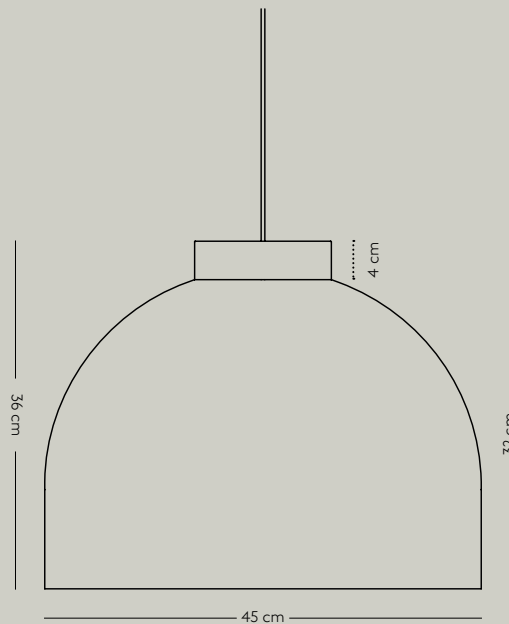

AYTM

LUCEO ROUND PENDANT (LARGE)

Product sheet

SPECIFICATIONS

<i>PRODUCT TYPE</i>	Round pendant
<i>PRODUCT NAME</i>	LUCEO
<i>COLOURS</i>	Black & Clear Gold & Clear White & Clear
<i>DIMENSION</i>	Ø:45 H:36 cm Cord lenght: 300 cm
<i>WEIGHT</i>	4,5 kg
<i>MATERIAL</i>	Lampshade: Iron with brass plating Lampshade: Iron with powder coating Base: Glass Cord: Black textile
<i>QUANTITY PER PARCEL</i>	1
<i>PACKAGING DIMENSIONS</i>	L:50 W:50 H:35 cm
<i>PACKAGING WEIGHT</i>	6 kg
<i>SOCKET / WATT / VOLTAGE</i>	For all lamps the recommended light source is E27 max 25W & 220/240 voltage. We recommend LED in order to avoid overheating. The lamp can also be used with light dimmers to adjusts brightness
<i>TESTED WITH</i>	IP20
<i>COMPLIANT WITH</i>	  

VARIATIONS

(CN)

	WHITE Art. No. 5025790020II	WHITE Art. No. 5058290020II
	BLACK Art. No. 5025790010II	BLACK Art. No. 5058290010II
	GOLD Art. No. 5025790000II	GOLD Art. No. 5058290000II

CARE GUIDE — METALS