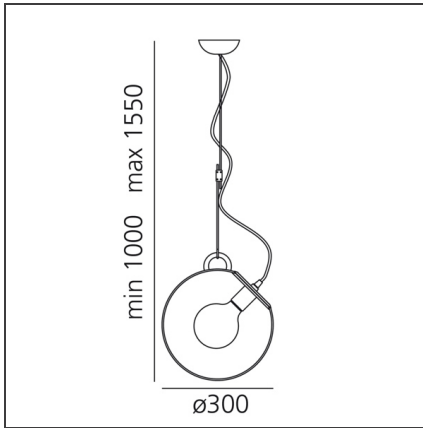

Miconos Suspension - Satin brass

IP20     

Dimmerable: +  -

DESIGN BY

Ernesto Gismondi

TECHNICAL DRAWINGS

FEATURES

Article Code:	A031010	Material:	Blown glass, steel
Colour:	Satin brass	Series:	Design
Installation:	Wall, Suspension, Ceiling	Area contract:	All projects
Environment:	Indoor	Emission:	Diffused And Direct

DIMENSIONS

Height:	cm 100
Max Height from ceiling:	cm 155

NOT INCLUDED SOURCES

Category:	FLUO	Color Rendering:	1b
Number:	1	Color temperature (K):	2700K
Watt:	23W		
Lbs:	G120		
Socket:	E27		
Duration (h):	12000h		

Notes

Adjustable rod for different ceiling heights.