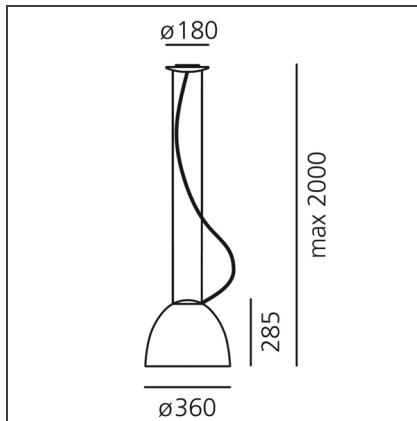

Nur Mini - Anthracite Grey

IP20

Dimmerable: + -

TECHNICAL DRAWINGS

DESIGN BY

Ernesto Gismondi

DESCRIPTION

FEATURES

Article Code:	A244000	Material:	Aluminium, glass
Colour:	Anthracite grey	Series:	Design
Installation:	Suspension, Ceiling	Area contract:	Hospitality, Residential
Environment:	Indoor	Emission:	Diffused Direct/Indirect

DIMENSIONS

Height:	cm 28.5	Impact Resistance:	N/D
Base Diameter:	cm 18	Glow Wire Test:	650°C
Max Height from ceiling:	cm 200		

NOT INCLUDED SOURCES

Category:	HALO	Color Rendering:	1a
Number:	1	Color temperature (K):	2950K
Watt:	160W		
Lbs:	Qt-de12		
Socket:	R7s		
Duration (h):	2000h		