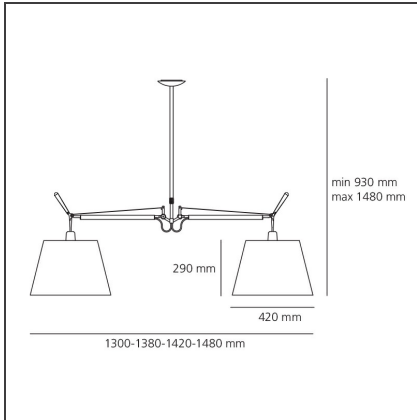

Tolomeo Suspension Basculante 2 Bracci - Body Lamp

IP20

Dimmerable: + -

DESIGN BY

Michele De Lucchi, Giancarlo Fassina

DESCRIPTION

Cantilevered arms in polished aluminium; diffuser in parchment paper on a plastic frame, joints in polished aluminium. The code refers to the luminaire's body only

TECHNICAL DRAWINGS

FEATURES

Article Code:	0630010A	Material:	Aluminum
Colour:	Aluminium	Series:	Design
Installation:	Suspension		

DIMENSIONS

Width:	cm 130
Height:	cm 93
Max Height from ceiling:	cm 148

NOT INCLUDED SOURCES

LUMINAIRE

Watt:	2x150W
Voltage:	220V-240V

Notes

Possibility to mount LED source on E27 Socket. Complete lamp consists of body lamp + accessories

ACCESSORIES

TOLOMEO MEGA
DIFF.PERG.360
0780020A

TOLOMEO
SOSP.DEC.SOLO
DIFF.PERGAMENA
0372050A