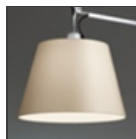

TOLOMEO
SOSP.DEC.SOLO
DIFF.PERGAMENA
0372050A