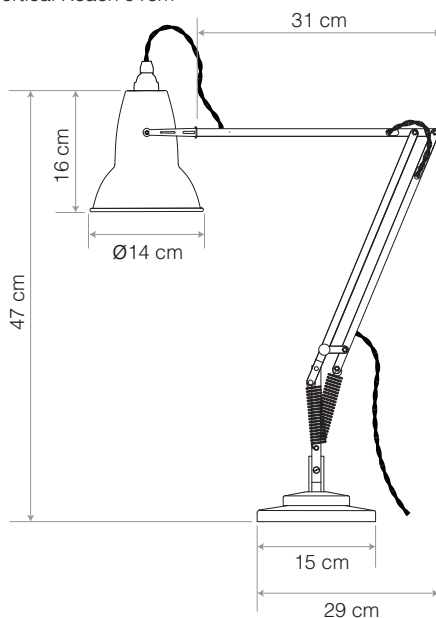

Original 1227™ Brass Desk Lamp

ANGLEPOISE®
Abandon Darkness.

Original 1227™ Brass Collection | Technical Sheet

Launched In 2014 | Designed by George Carwardine

Max Horizontal Reach 72 cm
Max Vertical Reach 91cm

Materials

- Gloss paint finish
- Aluminium shade and arms
- Brass shade cap, bridle, spacers and fittings
- Cast iron base with steel cover
- Twisted woven fabric cable
- IP20 rating

Dimensions

- Shade diameter: \varnothing 14cm
- Shade height: 16cm
- Max reach: 72cm (from base to shade)
- Base: 15 x 15cm
- Cable length: 200cm
- Lamp Packaging (L x W x H): 31.4cm x 19cm x 48cm
- Lamp Packaged Weight: 4.7kg

Electrical

- Voltage: 220/240V, 50/60Hz
- Class II - Double insulated
- Note: Bulb weight critical for balance. Approximate bulb weight 25-60g
- Inline cable switch (30cm from product)
- Plug: 2-pin Europlug to CEE 7/16
- E27 lamp holder
- Maximum permitted bulb: 20W CFL / 10W LED E27
- Supplied with compatible 10W LED E27 bulb
 - Luminous Intensity: 806lm
 - Life: 15,000 Hours
 - Non-dimmable
 - Colour Temperature: 2700K
 - CRI (Ra): 80