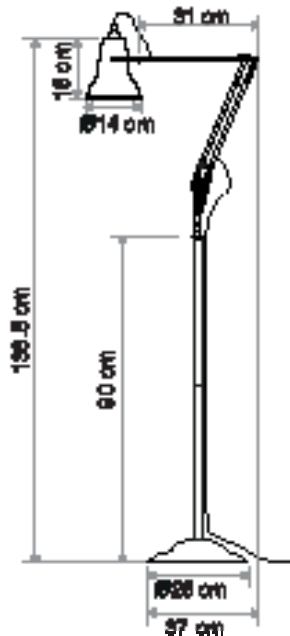

Original 1227™ Floor Lamp

Original 1227™ Collection | Technical Sheet

ANGLEPOISE®
Abandon Darkness.

Launched In 2012 | Designed by George Carwardine

Max Horizontal Reach 72 cm
Max Vertical Reach 178 cm

Product

Floor Lamp - Jet Black
Floor Lamp - Linen White
Floor Lamp - Dove Grey
Floor Lamp - Sage Green

Accessories are colour-matched.
Lamps with accessories come with a table base.

Description

The Original 1227™ floor lamp blends the classic Anglepoise shade silhouette and constant spring articulation with an attractive, braided, coloured cable. Consider if you are looking for a highly adjustable reading lamp and stylish, contemporary accessory.

Materials

- Gloss paint finish
- Aluminium Shade and arms
- Steel Floor pole
- Cast iron base with steel cover
- Chrome plated fittings
- Fabric cable
- IP20 rating

Dimensions

- Shade diameter: \varnothing 14cm
- Shade height: 16cm
- Max reach: 72cm (from pole to shade)
- Base diameter: \varnothing 26cm
- Pole height: 90cm
- Cable length: 200cm
- Lamp Packaging (L x W x H): 30.5cm x 19cm x 51.5cm
- Lamp Packaged Weight: 3.55kg
- Pole Packaging (L x W x H): 51cm x 34cm x 13.5cm
- Pole Packaged Weight: 6.7kg

Electrical

- Voltage: 220/240V, 50/60Hz
- Class II - Double insulated
- Note: Bulb weight critical for balance. Approximate bulb weight 25-60g
- Inline cable switch (30cm from product)
- Plug: 2-pin Europlug to CEE 7/16
- E27 lamp holder
- Maximum permitted bulb: 20W CFL / 10W LED E27
- Supplied with compatible 10W LED E27 bulb
 - Luminous Intensity: 806lm
 - Life: 15,000 Hours
 - Non-dimmable
 - Colour Temperature: 2700K
 - CRI (Ra): 80