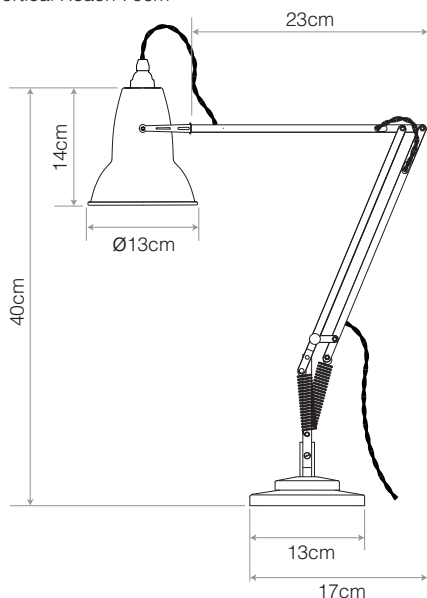

Original 1227™ Mini Desk Lamp

ANGLEPOISE®
Abandon Darkness.

Original 1227™ Mini Collection | Technical Sheet

Launched In 2015 | Designed by George Carwardine

Max Horizontal Reach 56cm
Max Vertical Reach 70cm

Product

Desk Lamp - Jet Black
Desk Lamp - Linen White
Desk Lamp - Dove Grey

Accessories are colour-matched.
Lamps with accessories come with a table base.

Description

It may be two thirds the size of our much-loved Original 1227™, but our Original 1227™ Mini desk lamp is a smaller version of this iconic 1930s design, featuring Anglepoise unique constant tension spring mechanism, traditional stepped base, chrome fittings and signature shade.

Materials

- Gloss paint finish
- Steel shade
- Chrome plated fittings
- Cast Iron base with steel cover
- Aluminium arms
- Fabric cable
- IP20 rating

Dimensions

- Shade diameter: \varnothing 13cm
- Shade height: 14cm
- Max reach: 56cm (from base to shade)
- Base size: 13 x 13cm
- Cable length: 180cm
- Lamp Packaging (L x W x H): 28cm x 19cm x 46.5cm
- Lamp Packaged Weight: 3.3kg

Electrical

- Voltage: 220/240V, 50/60Hz
- Class II - Double insulated
- Note: Bulb weight critical for balance. Approximate bulb weight 25-45g
- Inline cable switch (30cm from product)
- Plug: 2-pin Europlug to CEE 7/16
- E14 lamp holder
- Maximum permitted bulb: 15W CFL / 6W LED E14
- Supplied with 6W LED E14 bulb:
 - Luminous Intensity: 470lm
 - Life: 15,000 Hours
 - Non-dimmable
 - Colour Temperature: 2700K
 - CRI (Ra): 80