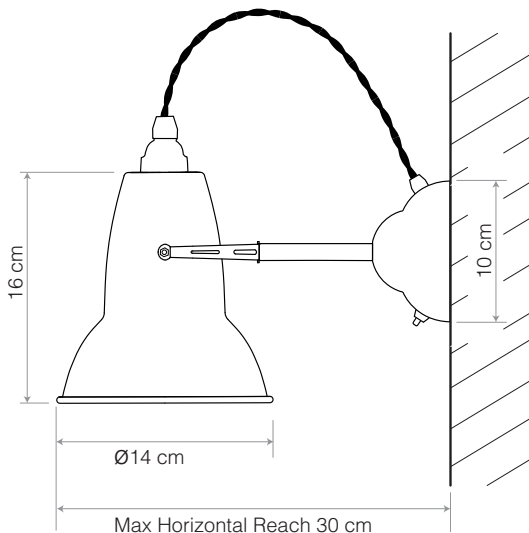

Electrical

- Voltage: 220/240V, 50/60Hz
- Class II - Double Insulated
- E27 lamp holder
- Maximum permitted bulb: 20W CFL / 10W LED E27
- Push switch on wall plate
- Light can be wired to an external light switch
- Bulb not included